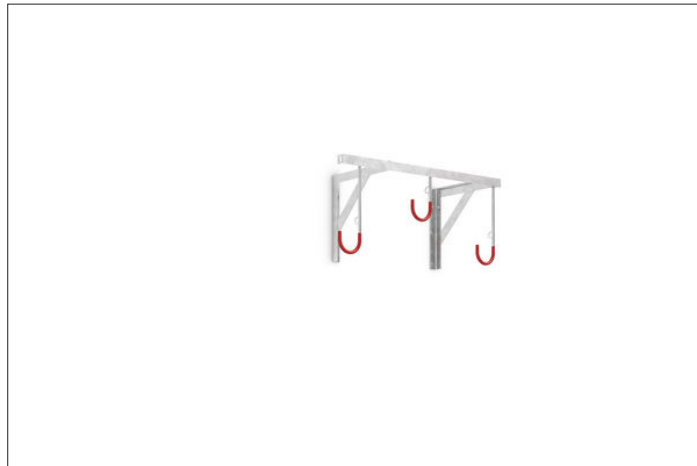

Bicycle racks

3873

Suspended parking system for wall or ceiling mounting

Hanging system for the space-saving storage of bicycles of all kinds. Rim-protective sheathing and integrated steel eyelets offer damage and theft protection.

Article number	EAN	Width	Height	Depth
105700086	4250366514185	820 mm	350 mm	350 mm

Parking spaces	3
Colour	Silver
Weight	5,80 kg
Construction type	Screwed / assembly kit
Base material	Steel
Mounting type	Wall mounting
Tyre width	65 mm
Configuration	One-sided
Positioning space depth	1100 mm

Our 3800 series Serial Hanging Parkers are easily mounted to suitable ceilings or walls with screws and dowels. They offer space for two to eight bicycles of all kinds and can be expanded almost infinitely with a connecting element. The systems consist of a heavy-duty angle steel construction with robust, plastic-coated

- + Heavy-duty angle steel construction
- + Robust, plastic-coated suspension hooks
- + Suitable for tyre widths up to 65 mm
- + Steel eyelets for optimised anti-theft protection
- + Storage depth only approx. 1100 mm