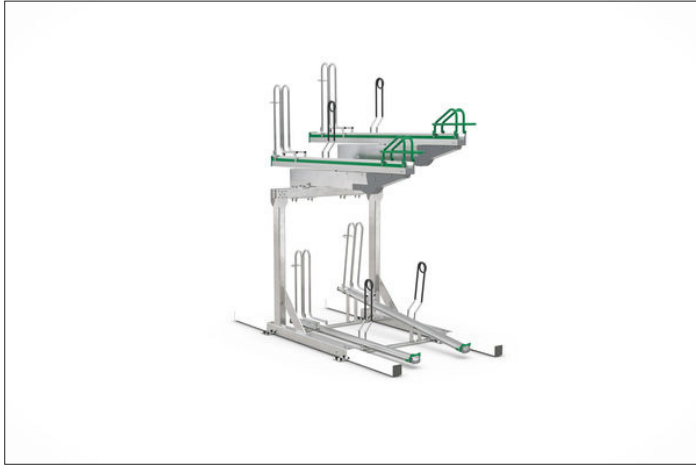

### Double the number of parking spaces, safe and sound!

High quality, maximum safety and many well thought-out details make BikeHub Premium the benchmark for double-deck parkers.

Article number	EAN	Width	Height	Depth
105600053	4250366540863	1200 mm	2340 mm	2350 mm

Parking spaces	4
Colour	Silver
Base material	Steel
Construction type	Screwed / assembly kit
Parking style	To park
Type of mounting	Floor mounting
Bike spacing	500 mm
Tyre width	55 mm

The double-deck parker in a class of its own, setting standards in quality and safety. The robust, corrosion-protected steel construction with aluminium support rails is suitable both for parking facilities at your company or residential complex and for permanent use in public spaces. It complies with DIN standard 79008-1 and has been tested by TÜV-SÜD, which means that it is demonstrably barrier-free and childproof. Anti-theft devices according to standard specifications offer easily accessible locking

options and ensure that even high-quality bicycles can be parked safely. The ergonomic lifting aid with gas pressure damper and the smooth-running carrier rail - extended at a distance of only 320 mm from the ground - ensure that even heavy bicycles can be parked without any problems. Suitable for tyre widths up to 55 mm. Lateral wheel distance according to DIN 79008-1 at least 500 mm.

- + Space-saving parking due to double-decker use
- + Low effort due to lifting aid with lift function
- + Optimised for theft protection and barrier-free
- + Optionally for one or two-sided wheel adjustment
- + Modularly expandable for row systems without any problems