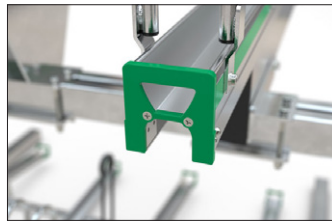

### Double the number of parking spaces, safe and sound!

High quality, maximum safety and many well thought-out details make BikeHub Premium the benchmark for double-deck parkers.

Article number	EAN	Width	Height	Depth
105600053	4250366540863	1200 mm	2340 mm	2350 mm

Parking spaces	4
Colour	Silver
Base material	Steel
Construction type	Screwed / assembly kit
Parking style	To park
Type of mounting	Floor mounting
Bike spacing	500 mm
Tyre width	55 mm

The double-deck parker in a class of its own, setting standards in quality and safety. The robust, corrosion-protected steel construction with aluminium support rails is suitable both for parking facilities at your company or residential complex and for permanent use in public spaces. It complies with DIN standard 79008-1 and has been tested by TÜV-SÜD, which means that it is demonstrably barrier-free and childproof. Anti-theft devices according to standard specifications offer easily accessible locking

options and ensure that even high-quality bicycles can be parked safely. The ergonomic lifting aid with gas pressure damper and the smooth-running carrier rail - extended at a distance of only 320 mm from the ground - ensure that even heavy bicycles can be parked without any problems. Suitable for tyre widths up to 55 mm. Lateral wheel distance according to DIN 79008-1 at least 500 mm.

- + Space-saving parking due to double-decker use
- + Low effort due to lifting aid with lift function
- + Optimised for theft protection and barrier-free
- + Optionally for one or two-sided wheel adjustment
- + Modularly expandable for row systems without any problems