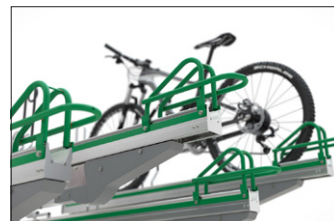

Article number	EAN	Width	Height	Depth
105600056	4250366540894	2700 mm	2340 mm	2350 mm

Parking spaces	10
Colour	Silver
Base material	Steel
Construction type	Screwed / assembly kit
Parking style	To park
Type of mounting	Floor mounting
Bike spacing	500 mm
Tyre width	55 mm

The double-deck parker in a class of its own, setting standards in quality and safety. The robust, corrosion-protected steel construction with aluminium support rails is suitable both for parking facilities at your company or residential complex and for permanent use in public spaces. It complies with DIN standard 79008-1 and has been tested by TÜV-SÜD, which means that it is demonstrably barrier-free and childproof. Anti-theft devices according to standard specifications offer easily accessible locking

options and ensure that even high-quality bicycles can be parked safely. The ergonomic lifting aid with gas pressure damper and the smooth-running carrier rail - extended at a distance of only 320 mm from the ground - ensure that even heavy bicycles can be parked without any problems. Suitable for tyre widths up to 55 mm. Lateral wheel distance according to DIN 79008-1 at least 500 mm.

- + Space-saving parking due to double-decker use
- + Low effort due to lifting aid with lift function
- + Optimised for theft protection and barrier-free
- + Optionally for one or two-sided wheel adjustment
- + Modularly expandable for row systems without any problems