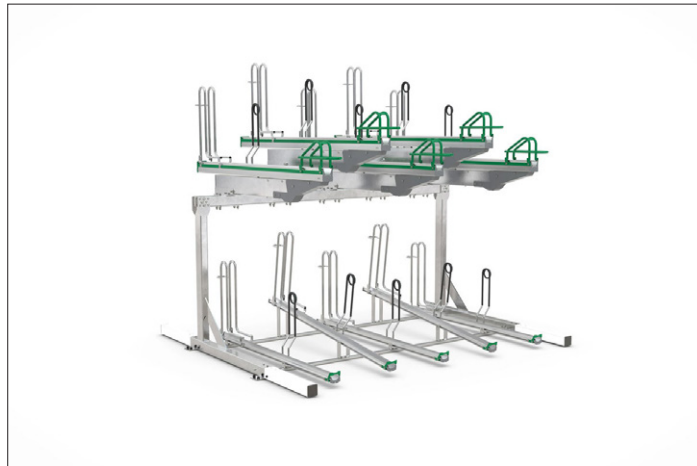

Two-Tier bike rack system

BikeHub Premium 1/10

Double the number of parking spaces, safe and sound!

High quality, maximum safety and many well thought-out details make BikeHub Premium the benchmark for double-deck parkers.

Article number	EAN	Width	Height	Depth
105600056	4250366540894	2700 mm	2340 mm	2350 mm

Parking spaces	10
Colour	Silver
Base material	Steel
Construction type	Screwed / assembly kit
Parking style	To park
Type of mounting	Floor mounting
Bike spacing	500 mm
Tyre width	55 mm

The double-deck parker in a class of its own, setting standards in quality and safety. The robust, corrosion-protected steel construction with aluminium support rails is suitable both for parking facilities at your company or residential complex and for permanent use in public spaces. It complies with DIN standard 79008-1 and has been tested by TÜV-SÜD, which means that it is demonstrably barrier-free and childproof. Anti-theft devices according to standard specifications offer easily accessible locking

- + Space-saving parking due to double-decker use
- + Low effort due to lifting aid with lift function
- + Optimised for theft protection and barrier-free
- + Optionally for one or two-sided wheel adjustment
- + Modularly expandable for row systems without any problems