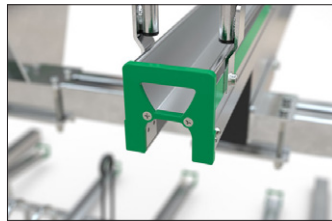

Article number	EAN	Width	Height	Depth
105600059	4250366540924	2300 mm	2340 mm	3500 mm

Parking spaces	12
Colour	Silver
Base material	Steel
Construction type	Screwed / assembly kit
Parking style	To park
Type of mounting	Floor mounting
Bike spacing	640 mm
Tyre width	55 mm

The double-deck parker in a class of its own, setting standards in quality and safety. The robust, corrosion-protected steel construction with aluminium support rails is suitable both for parking facilities at your company or residential complex and for permanent use in public spaces. It complies with DIN standard 79008-1 and has been tested by TÜV-SÜD, which means that it is demonstrably barrier-free and childproof. Anti-theft devices according to standard specifications offer easily accessible locking

options and ensure that even high-quality bicycles can be parked safely. The ergonomic lifting aid with gas pressure damper and the smooth-running carrier rail - extended at a distance of only 320 mm from the ground - ensure that even heavy bicycles can be parked without any problems. Suitable for tyre widths up to 55 mm. Lateral wheel distance according to DIN 79008-1 at least 500 mm.

- + Space-saving parking due to double-decker use
- + Low effort due to lifting aid with lift function
- + Optimised for theft protection and barrier-free
- + Optionally for one or two-sided wheel adjustment
- + Modularly expandable for row systems without any problems