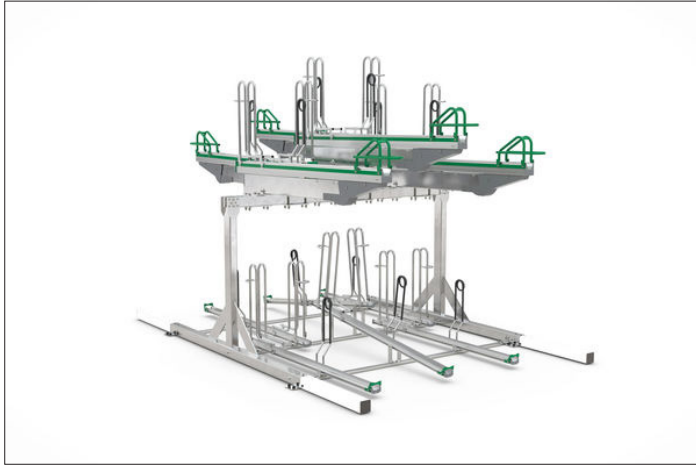

Two-Tier bike rack system

BikeHub Premium 2/12

Double the number of parking spaces, safe and sound!

High quality, maximum safety and many well thought-out details make BikeHub Premium the benchmark for double-deck parkers.

Article number	EAN	Width	Height	Depth
105600059	4250366540924	2300 mm	2340 mm	3500 mm

Parking spaces	12
Colour	Silver
Base material	Steel
Construction type	Screwed / assembly kit
Parking style	To park
Type of mounting	Floor mounting
Bike spacing	640 mm
Tyre width	55 mm

The double-deck parker in a class of its own, setting standards in quality and safety. The robust, corrosion-protected steel construction with aluminium support rails is suitable both for parking facilities at your company or residential complex and for permanent use in public spaces. It complies with DIN standard 79008-1 and has been tested by TÜV-SÜD, which means that it is demonstrably barrier-free and childproof. Anti-theft devices according to standard specifications offer easily accessible locking

- + Space-saving parking due to double-decker use
- + Low effort due to lifting aid with lift function
- + Optimised for theft protection and barrier-free
- + Optionally for one or two-sided wheel adjustment
- + Modularly expandable for row systems without any problems