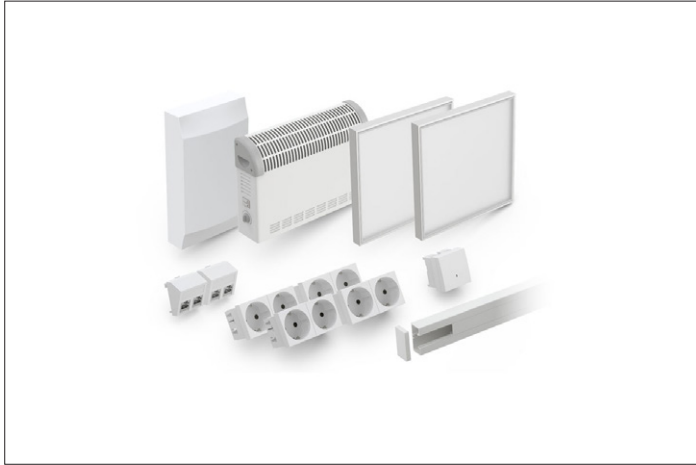

Electric package

Electrical package OfficePlus MR 10

Factory-fitted electrical package with lighting, power, and air conditioning technology, cable ducts, and distribution for up to 36 vending machines.

Article number	EAN	Width	Height	Depth
101000370				

Electrical package	OfficePlus
Electrical wall converter	1 x 2 kW
Number of ceiling lights	2
Number of sockets	4
Number of network sockets	2
Electrical distribution	3 rows can be equipped with max. 36 machines

The OfficePlus electrical package fully equips your room system with lighting, power, and air conditioning ex works. It includes LED ceiling lights, pre-installed double sockets and network sockets, and an electric wall convector for room heating. The

room system is equipped with appropriate cable ducts in which cables, plug sockets, and network sockets are routed. An electrical distribution system with space for up to 36 vending machines is also installed ex works.