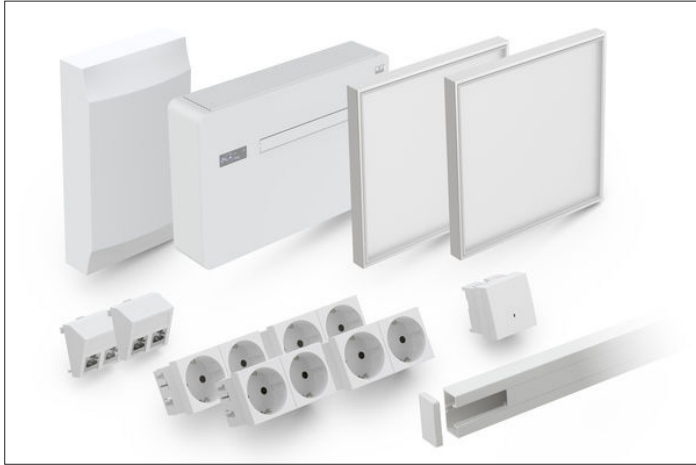

Electric package

Electrical package office plus cool MR15

Various electrical packages are available for lighting, power and air conditioning in our MultiRoom range to ensure a smooth working environment.

Article number	EAN	Width	Height	Depth
101000403				

Electrical package	OfficePlus
Air conditioner	Yes
Number of ceiling lights	2
Number of sockets	4
Number of network sockets	2
Electrical distribution	3 rows can be equipped with max. 36 machines

Various electrical packages are available for lighting, power and air conditioning in our MultiRoom range to ensure a smooth

working environment.

+