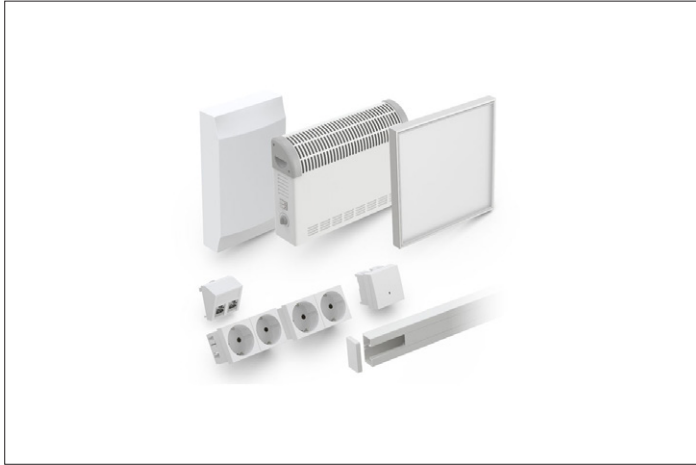

Electric package

Electrical package starter plus MR 5

Factory-fitted electrical package with lighting, power, and air conditioning technology, cable ducts, and distribution for up to 36 vending machines.

Article number	EAN	Width	Height	Depth
101000340				

Electrical package	StarterPlus
Electrical wall converter	1 x 2 kW
Number of ceiling lights	1
Number of sockets	2
Number of network sockets	1
Electrical distribution	3 rows can be equipped with max. 36 machines

The StarterPlus electrical package fully equips your room system with lighting, power, and air conditioning ex works. It includes LED ceiling lights, pre-installed double sockets and network sockets, and an electric wall convector for room heating. The

room system is equipped with appropriate cable ducts in which cables, plug sockets, and network sockets are routed. An electrical distribution system with space for up to 36 vending machines is also installed ex works.