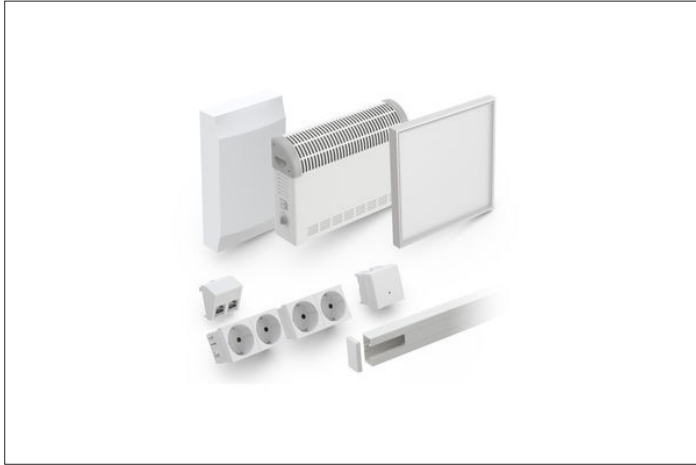

Electric package

Electrical package starter plus MR 7

Factory-fitted electrical package with lighting, power, and air conditioning technology, cable ducts, and distribution for up to 36 vending machines.

Article number	EAN	Width	Height	Depth
101000375				

Electrical package	StarterPlus
Electrical wall converter	1 x 2 kW
Number of ceiling lights	1
Number of sockets	2
Number of network sockets	1
Electrical distribution	3 rows can be equipped with max. 36 machines

The StarterPlus electrical package fully equips your room system with lighting, power, and air conditioning ex works. It includes LED ceiling lights, pre-installed double sockets and network sockets, and an electric wall convector for room heating. The

room system is equipped with appropriate cable ducts in which cables, plug sockets, and network sockets are routed. An electrical distribution system with space for up to 36 vending machines is also installed ex works.