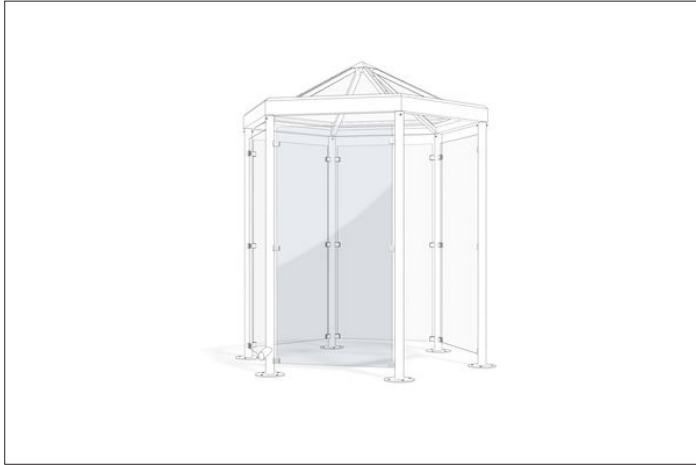

Side walls

Paris side wall - P601 - 1000 mm

Perfect rendezvous point in any weather

Side wall for the „Paris“ pavilion shelter made of transparent single-pane safety glass with ceramic screen printing and glass holders. For model P600.

Article number	EAN	Width	Height	Depth
102100061		1000 mm	2000 mm	

Colour	Transparent
Base material	Glas
Weight	42,00 kg
For model	Paris
Side panel type	Toughened safety glass
Accessory type	Side wall

The „Paris“ shelter system is the perfect meeting place in any weather. Small and medium-sized groups of people find protection from the weather under the shelter in the classic pavilion form. You can further adapt the pavilion to your requirements with this side wall which blends perfectly into the shelter's design.

The transparent wall provides reliable protection against wind and water. It is made of crystal-clear single-pane safety glass with ceramic screen printing and is fixed with glass holders. Suitable for the P600 model.

- + Transparent side panel
- + Protection from wind and rain
- + Bright single-pane safety glass (ESG)
- + Mounting with glass holders