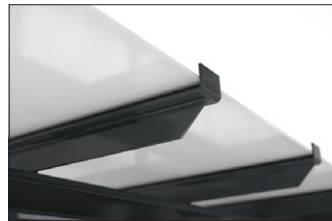

Shelters

Passau P12

An aesthetic eye-catcher in the modern cityscape

Shelter system with elegant glazed pent roof construction. Rear and side walls of toughened safety glass. Type statics tested in advance.

Article number	EAN	Width	Height	Depth
102100350	4250366537047	3100 mm	2435 mm	2090 mm

Clear width	2900 mm
Clear height	2200 mm
Clear depth	1500 mm
Roof style	Pent roof
Roof type	Laminated safety glass
Colour	RAL 7016 - Anthracite grey
Base area	4,30 m ²
Mounting type	Floor mounting
Base material	Steel
Snow load	1,90 kN/m ²

The sleek and modern design of this shelter system makes it an attractive focal point in the cityscape. The large glass surfaces and elegant pent roof speak a contemporary language and are architecturally inspired by modern buildings. The Passau is perfectly suited as a person or bicycle shelter and due to the type testing it can be placed anywhere without additional static verification. The rear and side walls are made of toughened safety

glass, while the roof is made of laminated safety glass pursuant DIN 18008. Drainage is via ground level water spouts. The shelter is bolted and dowelled to the ground with base plates. Designed for durability and a long service life, the supporting structure is hot-dip galvanised and coated in environmentally friendly colours. Available in numerous RAL colours.