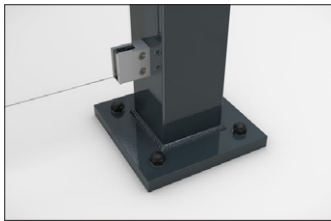

Shelters

Passau P12

An aesthetic eye-catcher in the modern cityscape

Shelter system with elegant glazed pent roof construction. Rear and side walls of toughened safety glass. Type statics tested in advance.

Article number	EAN	Width	Height	Depth
102100350	4250366537047	3100 mm	2435 mm	2090 mm

Clear width	2900 mm
Clear height	2200 mm
Clear depth	1500 mm
Roof style	Pent roof
Roof type	Laminated safety glass
Colour	RAL 7016 - Anthracite grey
Base area	4,30 m ²
Mounting type	Floor mounting
Base material	Steel
Snow load	1,90 kN/m ²

The sleek and modern design of this shelter system makes it an attractive focal point in the cityscape. The large glass surfaces and elegant pent roof speak a contemporary language and are architecturally inspired by modern buildings. The Passau is perfectly suited as a person or bicycle shelter and due to the type testing it can be placed anywhere without additional static verification. The rear and side walls are made of toughened safety

glass, while the roof is made of laminated safety glass pursuant DIN 18008. Drainage is via ground level water spouts. The shelter is bolted and dowelled to the ground with base plates. Designed for durability and a long service life, the supporting structure is hot-dip galvanised and coated in environmentally friendly colours. Available in numerous RAL colours.