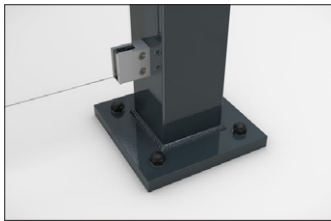

Shelters

Passau P14

An aesthetic eye-catcher in the modern cityscape

Shelter system with elegant glazed pent roof construction. Rear and side walls of toughened safety glass. Type statics tested in advance.

Article number	EAN	Width	Height	Depth
102100354	4250366537085	6100 mm	2435 mm	2090 mm

Clear width	5900 mm
Clear height	2200 mm
Clear depth	1500 mm
Roof style	Pent roof
Roof type	Laminated safety glass
Colour	RAL 7016 - Anthracite grey
Base area	8,80 m ²
Mounting type	Floor mounting
Base material	Steel
Snow load	1,90 kN/m ²

The sleek and modern design of this shelter system makes it an attractive focal point in the cityscape. The large glass surfaces and elegant pent roof speak a contemporary language and are architecturally inspired by modern buildings. The Passau is perfectly suited as a person or bicycle shelter and due to the type testing it can be placed anywhere without additional static verification. The rear and side walls are made of toughened safety

glass, while the roof is made of laminated safety glass pursuant DIN 18008. Drainage is via ground level water spouts. The shelter is bolted and dowelled to the ground with base plates. Designed for durability and a long service life, the supporting structure is hot-dip galvanised and coated in environmentally friendly colours. Available in numerous RAL colours.