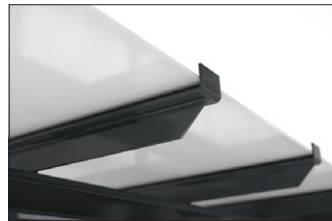

Shelters

Passau P14

An aesthetic eye-catcher in the modern cityscape

Shelter system with elegant glazed pent roof construction. Rear and side walls of toughened safety glass. Type statics tested in advance.

Article number	EAN	Width	Height	Depth
102100354	4250366537085	6100 mm	2435 mm	2090 mm

Clear width	5900 mm
Clear height	2200 mm
Clear depth	1500 mm
Roof style	Pent roof
Roof type	Laminated safety glass
Colour	RAL 7016 - Anthracite grey
Base area	8,80 m ²
Mounting type	Floor mounting
Base material	Steel
Snow load	1,90 kN/m ²

The sleek and modern design of this shelter system makes it an attractive focal point in the cityscape. The large glass surfaces and elegant pent roof speak a contemporary language and are architecturally inspired by modern buildings. The Passau is perfectly suited as a person or bicycle shelter and due to the type testing it can be placed anywhere without additional static verification. The rear and side walls are made of toughened safety

glass, while the roof is made of laminated safety glass pursuant DIN 18008. Drainage is via ground level water spouts. The shelter is bolted and dowelled to the ground with base plates. Designed for durability and a long service life, the supporting structure is hot-dip galvanised and coated in environmentally friendly colours. Available in numerous RAL colours.