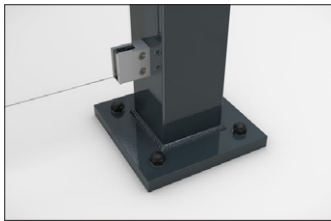

### Elegant bicycle parking

Shelter system with elegant glazed pent roof construction. Rear and side walls of toughened safety glass. Type statics tested in advance.

Article number	EAN	Width	Height	Depth
102100361	4250366537153	6100 mm	2645 mm	2250 mm

Clear width	5900 mm
Clear height	2200 mm
Clear depth	1500 mm
Roof style	Pent roof
Roof type	Laminated safety glass
Colour	RAL 7016 - Anthracite grey
Base area	8,80 m <sup>2</sup>
Mounting type	Floor mounting
Base material	Steel
Snow load	1,90 kN/m <sup>2</sup>

The sleek and modern design of this shelter system makes it an attractive focal point in the cityscape. The large glass surfaces and elegant pent roof speak a contemporary language and are architecturally inspired by modern buildings. The Passau is perfectly suited as a person or bicycle shelter and due to the type testing it can be placed anywhere without additional static verification. The rear and side walls are made of toughened safety

- + Elegant pent roof construction with type statics
- + Roof covering made of laminated safety glass pursuant DIN 18008
- + Gutters and integrated drainage
- + Custom coating in min. C4 medium quality
- + Ideally suited as a bicycle shelter