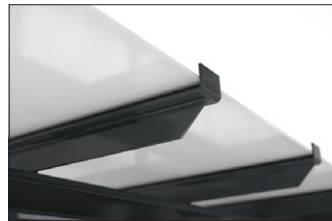

### Elegant bicycle parking

Shelter system with elegant glazed pent roof construction. Rear and side walls of toughened safety glass. Type statics tested in advance.

Article number	EAN	Width	Height	Depth
102100361	4250366537153	6100 mm	2645 mm	2250 mm

Clear width	5900 mm
Clear height	2200 mm
Clear depth	1500 mm
Roof style	Pent roof
Roof type	Laminated safety glass
Colour	RAL 7016 - Anthracite grey
Base area	8,80 m <sup>2</sup>
Mounting type	Floor mounting
Base material	Steel
Snow load	1,90 kN/m <sup>2</sup>

The sleek and modern design of this shelter system makes it an attractive focal point in the cityscape. The large glass surfaces and elegant pent roof speak a contemporary language and are architecturally inspired by modern buildings. The Passau is perfectly suited as a person or bicycle shelter and due to the type testing it can be placed anywhere without additional static verification. The rear and side walls are made of toughened safety

glass, while the roof is made of laminated safety glass pursuant DIN 18008. Drainage is via ground level water spouts. The shelter is bolted and dowelled to the ground with base plates. Designed for durability and a long service life, the supporting structure is hot-dip galvanised and coated in environmentally friendly colours. Available in numerous RAL colours.