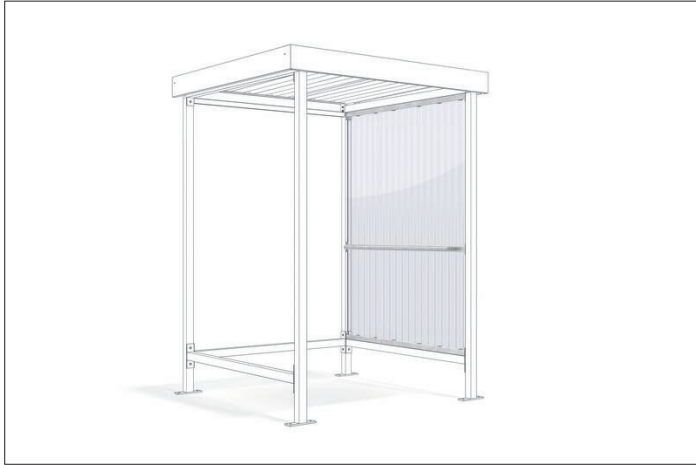

Side walls

Side wall Jena

Weather protection with a small footprint

Robust side wall for the „Jena“ shelter system made of transparent corrugated polycarbonate, including galvanised armrests. Can be used on the left or right.

Article number	EAN	Width	Height	Depth
102100285	4250366526829	1485 mm	1880 mm	

Colour	Silver
Base material	Steel
Weight	13,00 kg
Surface treatment	Galvanised
For model	Jena
Side panel type	Corrugated polycarbonate
Accessory type	Side wall

The „Jena“ model is the optimal shelter solution wherever less space is available. Available at short notice, you receive a small, robust shelter that defies wind and weather and, with its practical armrests, doesn't neglect comfort either. Ideal, for example, as

a smoker's shelter. The stable transparent side wall made of corrugated polycarbonate, including galvanised armrests, protects against the weather from the sides. Can be used on the left or right.

- + Transparent corrugated polycarbonate
- + Protection from wind and weather
- + Including galvanised armrests
- + Can be used left or right