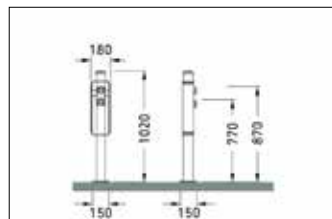

No guarantee can be given for the completeness and correctness of the data and illustrations.