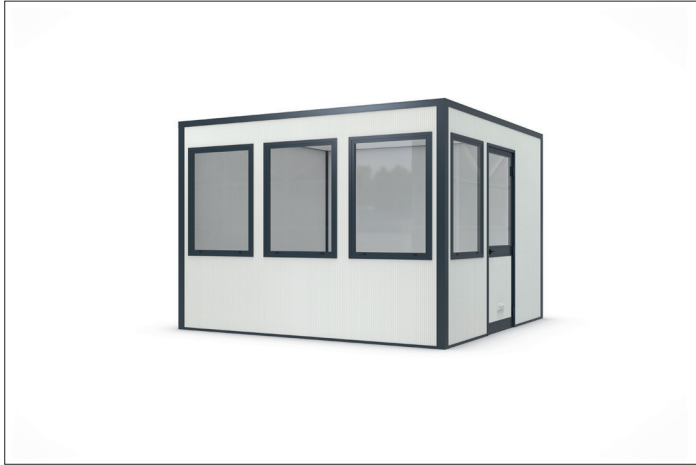

## SmartUnit 12c

### The ingeniously simple room system

The innovative SmartUnit room system impresses with an attractive price-performance ratio, unbeatable delivery times and simple installation.

Article number	EAN	Width	Height	Depth
101600046	4250366538563	3608 mm	2600 mm	3608 mm

Clear height	2500 mm
Location	Indoors
Office workplaces	1
Colour	RAL 9002 - Grey white
Number of wall elements	12
Base area	13,02 m <sup>2</sup>
Crane hook	No

The innovative SmartUnit room system is easily assembled in the shortest time thanks to a clever tongue-and-groove connector system. Should your requirements change, you can flexibly expand the system or disassemble it and reassemble it at another location in a jiffy. Since the high-quality sheet steel sandwich elements are modularly exchangeable, the SmartUnit can be configured on the Internet, whereby the width can be up to four

wall elements. The system is delivered in a compact transport box and then set up directly on the hall floor in no time; either by yourself or by one of our installation teams. A wide range of accessories is also available. The attractive price-performance ratio and the unbeatable delivery times are particular advantages of the SmartUnit.