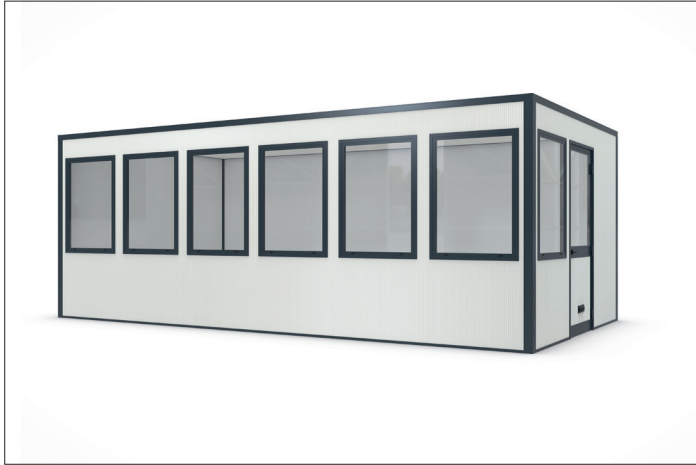

SmartUnit 18c

The ingeniously simple room system

The innovative SmartUnit room system impresses with an attractive price-performance ratio, unbeatable delivery times and simple installation.

Article number	EAN	Width	Height	Depth
101600049	4250366538594	7058 mm	2600 mm	3608 mm

Clear height	2500 mm
Location	Indoors
Office workplaces	3
Colour	RAL 9002 - Grey white
Number of wall elements	18
Base area	25,47 m ²
Crane hook	No

The innovative SmartUnit room system is easily assembled in the shortest time thanks to a clever tongue-and-groove connector system. Should your requirements change, you can flexibly expand the system or disassemble it and reassemble it at another location in a jiffy. Since the high-quality sheet steel sandwich elements are modularly exchangeable, the SmartUnit can be configured on the Internet, whereby the width can be up to four

wall elements. The system is delivered in a compact transport box and then set up directly on the hall floor in no time; either by yourself or by one of our installation teams. A wide range of accessories is also available. The attractive price-performance ratio and the unbeatable delivery times are particular advantages of the SmartUnit.