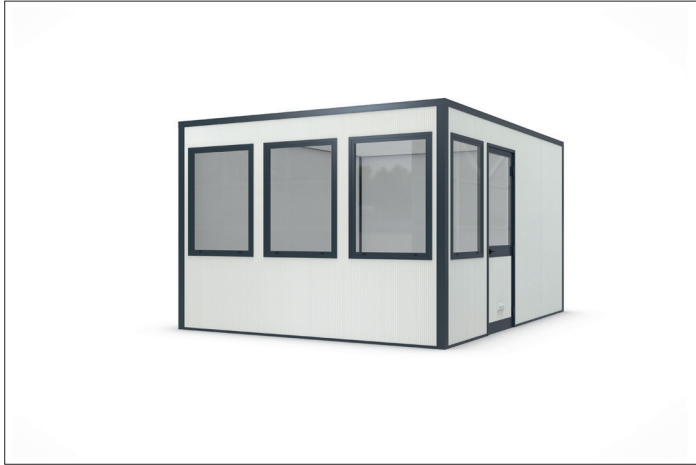

## SmartUnit 14d

### The ingeniously simple room system

The innovative SmartUnit room system impresses with an attractive price-performance ratio, unbeatable delivery times and simple installation.

Article number	EAN	Width	Height	Depth
101600050	4250366538600	3608 mm	2600 mm	4758 mm

Clear height	2500 mm
Location	Indoors
Office workplaces	2
Colour	RAL 9002 - Grey white
Number of wall elements	14
Base area	17,17 m <sup>2</sup>
Crane hook	No

The innovative SmartUnit room system is easily assembled in the shortest time thanks to a clever tongue-and-groove connector system. Should your requirements change, you can flexibly expand the system or disassemble it and reassemble it at another location in a jiffy. Since the high-quality sheet steel sandwich elements are modularly exchangeable, the SmartUnit can be configured on the Internet, whereby the width can be up to four

wall elements. The system is delivered in a compact transport box and then set up directly on the hall floor in no time; either by yourself or by one of our installation teams. A wide range of accessories is also available. The attractive price-performance ratio and the unbeatable delivery times are particular advantages of the SmartUnit.