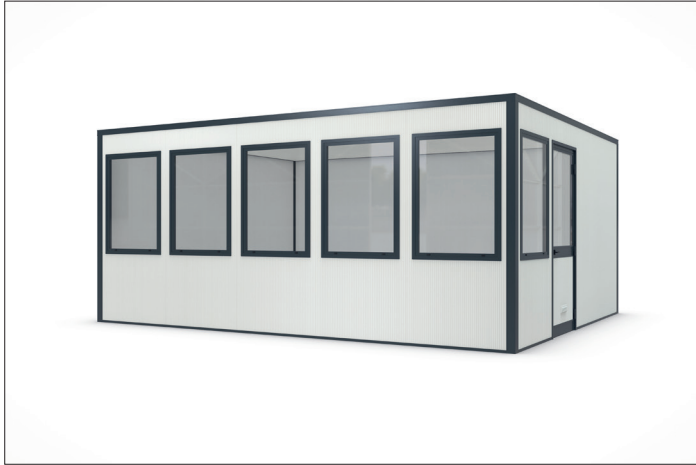

SmartUnit 18d

The ingeniously simple room system

The innovative SmartUnit room system impresses with an attractive price-performance ratio, unbeatable delivery times and simple installation.

Article number	EAN	Width	Height	Depth
101600052	4250366538624	5908 mm	2600 mm	4758 mm

Clear height	2500 mm
Location	Indoors
Office workplaces	4
Colour	RAL 9002 - Grey white
Number of wall elements	18
Base area	28,11 m ²
Crane hook	No

The innovative SmartUnit room system is easily assembled in the shortest time thanks to a clever tongue-and-groove connector system. Should your requirements change, you can flexibly expand the system or disassemble it and reassemble it at another location in a jiffy. Since the high-quality sheet steel sandwich elements are modularly exchangeable, the SmartUnit can be configured on the Internet, whereby the width can be up to four

wall elements. The system is delivered in a compact transport box and then set up directly on the hall floor in no time; either by yourself or by one of our installation teams. A wide range of accessories is also available. The attractive price-performance ratio and the unbeatable delivery times are particular advantages of the SmartUnit.