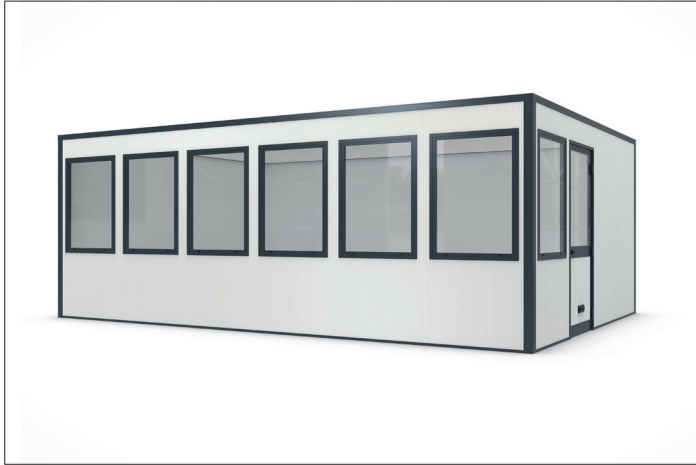

SmartUnit 20d

The ingeniously simple room system

The innovative SmartUnit room system impresses with an attractive price-performance ratio, unbeatable delivery times and simple installation.

Article number	EAN	Width	Height	Depth
101600053	4250366538631	7058 mm	2600 mm	4758 mm

Clear height	2500 mm
Location	Indoors
Office workplaces	5
Colour	RAL 9002 - Grey white
Number of wall elements	20
Base area	33,58 m ²
Crane hook	No

The innovative SmartUnit room system is easily assembled in the shortest time thanks to a clever tongue-and-groove connector system. Should your requirements change, you can flexibly expand the system or disassemble it and reassemble it at another location in a jiffy. Since the high-quality sheet steel sandwich elements are modularly exchangeable, the SmartUnit can be configured on the Internet, whereby the width can be up to four

wall elements. The system is delivered in a compact transport box and then set up directly on the hall floor in no time; either by yourself or by one of our installation teams. A wide range of accessories is also available. The attractive price-performance ratio and the unbeatable delivery times are particular advantages of the SmartUnit.