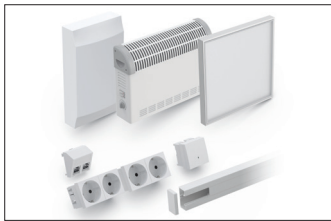

MultiRoom Basic 15 Starter Plus

Create new working environments in record time

The ideal entry-level model for additional recreation rooms or hall offices. Standardised, flexible, quickly available and easy to assemble.

Article number	EAN	Width	Height	Depth
101700038	4250366541174	4560 mm	2280 mm	3390 mm

Clear width	4440 mm
Clear height	2160 mm
Clear depth	3270 mm
Location	Indoors
Office workplaces	2
Electrical package	Starter Plus
Colour	RAL 9002 - Grey white
Number of wall elements	14
Base area	15,45 m ²
Crane hook	Yes

This room system is the perfect entry-level model for companies that want to create additional recreation rooms or hall offices indoors. Thanks to the standardised construction and the limited design options, this version is inexpensive and can be delivered quickly when things have to move fast. At the same time, the modular system allows you to design your working environment

according to your needs. The robust steel construction can be subsequently relocated thanks to crane eyes and forklift pockets, which means you do not have to commit to permanent structural changes. Assembly can be carried out either in the factory or on site. Electrical package Starter Plus is ideal for recreation rooms.