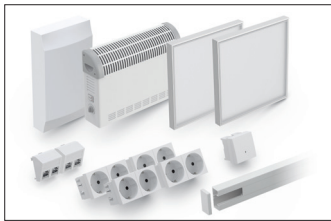

MultiRoom Basic 15 Office Plus

Create new working environments in record time

The ideal entry-level model for additional recreation rooms or hall offices. Standardised, flexible, quickly available and easy to assemble.

Article number	EAN	Width	Height	Depth
101700040	4250366541198	4560 mm	2280 mm	3390 mm

Clear width	4440 mm
Clear height	2160 mm
Clear depth	3270 mm
Location	Indoors
Office workplaces	2
Electrical package	Office Plus
Colour	RAL 9002 - Grey white
Number of wall elements	14
Base area	15,45 m ²
Crane hook	Yes

This room system is the perfect entry-level model for companies that want to create additional recreation rooms or hall offices indoors. Thanks to the standardised construction and the limited design options, this version is inexpensive and can be delivered quickly when things have to move fast. At the same time, the modular system allows you to design your working environment according to your needs. The robust steel construction can be

subsequently relocated thanks to crane eyes and forklift pockets, which means you do not have to commit to permanent structural changes. Assembly can be carried out either in the factory or on site. Electrical package Office Plus has more of everything: Two ceiling lights and double the amount of electrical and network sockets. It is ideal for hall offices.