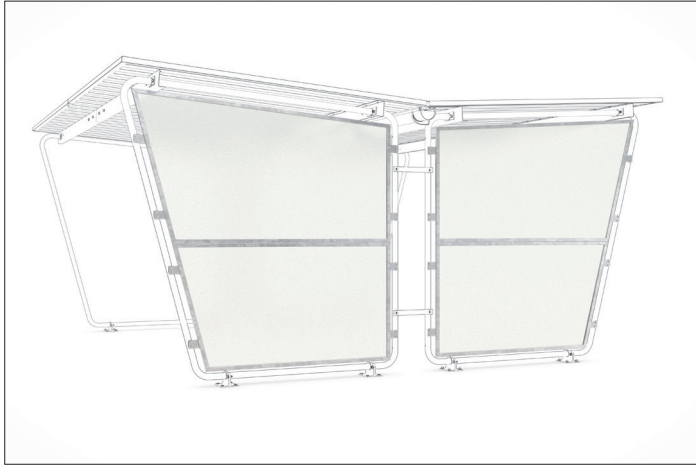

## Side walls

### All-round protection from wind and weather

Side wall for the „Siegen“ shelter system featuring a galvanised support frame with smooth, translucent polyester. Can be used on the right or left.

Article number	EAN	Width	Height	Depth
102001836	4250366531267			

Colour	Transparent
Base material	Plastic
Weight	25,80 kg
For model	Siegen
Side panel type	Polycarbonate
Accessory type	Side wall

The „Siegen“ shelter system is inexpensive, uncomplicated and quick and easy to set up. In no time you become the proud owner of a practical shelter especially designed for bicycles and stock goods. With this optional side wall you can increase the protection that the shelter offers. The side wall seals the shelter

system at the side, making it wind- and rainproof and leaving the weather out in the rain. The side wall consists of a two-piece, galvanised support frame with smooth, translucent polyester. Can be used on the right or left. Suitable for models S24, S26, S27, S28 and S29.