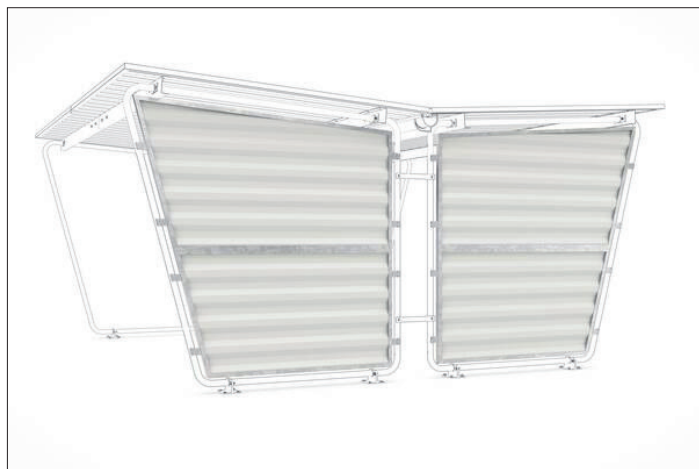

Side walls

Side wall Siegen S24/S26/S27/S28/S29 RAL 9002

All-round protection from wind and weather

Robust side wall for the „Siegen“ shelter system made of trapezoidal sheet metal powder coated in RAL 9002 grey white. For right-side application.

Article number	EAN	Width	Height	Depth
102001837	4250366531274			

Colour	RAL 9002 - Grey white
Base material	Steel
Weight	75,00 kg
Surface treatment	Galvanised and color coated
For model	Siegen
Side panel type	Troughed sheet
Accessory type	Side wall

The „Siegen“ shelter system is inexpensive, uncomplicated and quick to set up. So you will receive a practical shelter especially for bicycles and stock goods in no time. With this optional side wall you can increase the protection offered by the shelter. The side wall makes the shelter system wind- and rainproof to the

side and gives the weather no chance. The accessories consist of trapezoidal sheet metal coated in RAL 9002 grey-white and are opaque. The two-piece, galvanised supporting frame provides stability. This version is for right-side application. Suitable for models S24, S26, S27, S28 and S29.