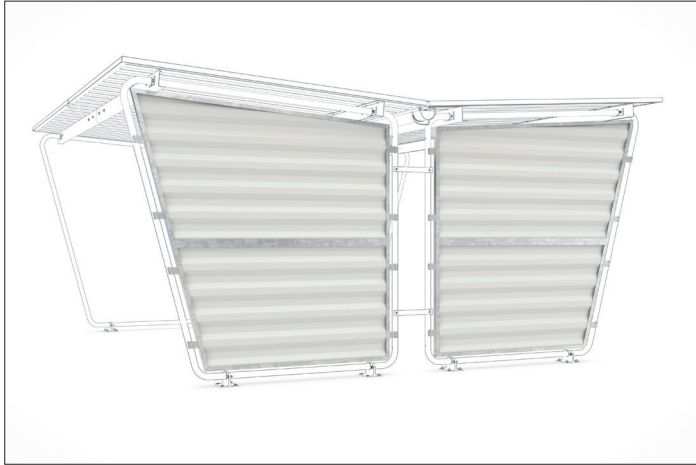

Side walls

Side wall Siegen S24/S26/S27/S28/S29 RAL 9002

All-round protection from wind and weather

Robust side wall for the „Siegen“ shelter system made of trapezoidal sheet metal powder coated in RAL 9002 grey white. For right-side application.

Article number	EAN	Width	Height	Depth
102001837	4250366531274			

Colour	RAL 9002 - Grey white
Base material	Steel
Weight	75,00 kg
Surface treatment	Galvanised and color coated
For model	Siegen
Side panel type	Troughed sheet
Accessory type	Side wall

The „Siegen“ shelter system is inexpensive, uncomplicated and quick to set up. So you will receive a practical shelter especially for bicycles and stock goods in no time. With this optional side wall you can increase the protection offered by the shelter. The side wall makes the shelter system wind- and rainproof to the

side and gives the weather no chance. The accessories consist of trapezoidal sheet metal coated in RAL 9002 grey-white and are opaque. The two-piece, galvanised supporting frame provides stability. This version is for right-side application. Suitable for models S24, S26, S27, S28 and S29.