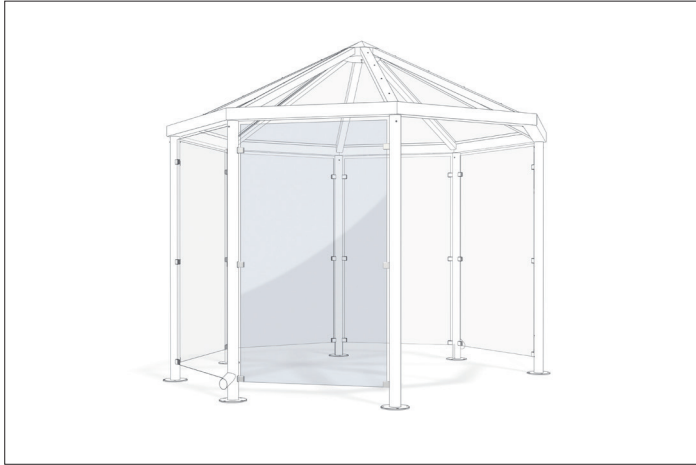

Side walls

Paris side wall - P801 - 1180 mm

Perfect rendezvous point in any weather

Side wall for the „Paris“ pavilion shelter made of transparent single-pane safety glass with ceramic screen printing and glass holders. For model P500.

Article number	EAN	Width	Height	Depth
102100052	4250366526881	1180 mm	2000 mm	

Colour	Transparent
Base material	Glas
Weight	48,00 kg
For model	Paris
Side panel type	Toughened safety glass
Accessory type	Side wall

The „Paris“ shelter system is the perfect meeting place in any weather. Small and medium-sized groups of people find protection from the weather under the shelter in the classic pavilion form. You can further adapt the pavilion to your requirements with this side wall which blends perfectly into the shelter's design.

The transparent wall provides reliable protection against wind and water. It is made of crystal-clear single-pane safety glass with ceramic screen printing and is fixed with glass holders. Suitable for the P500 model.