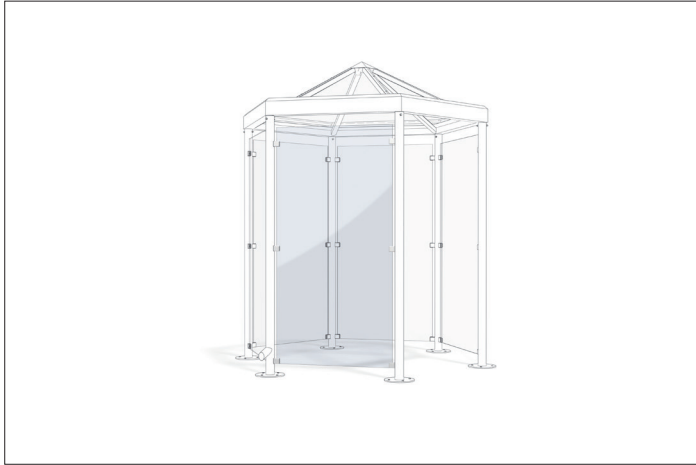

Side walls

Paris side wall - P601 - 1000 mm

Perfect rendezvous point in any weather

Side wall for the „Paris“ pavilion shelter made of transparent single-pane safety glass with ceramic screen printing and glass holders. For model P600.

Article number	EAN	Width	Height	Depth
102100061	4250366526911	1000 mm	2000 mm	

Colour	Transparent
Base material	Glas
Weight	42,00 kg
For model	Paris
Side panel type	Toughened safety glass
Accessory type	Side wall

The „Paris“ shelter system is the perfect meeting place in any weather. Small and medium-sized groups of people find protection from the weather under the shelter in the classic pavilion form. You can further adapt the pavilion to your requirements with this side wall which blends perfectly into the shelter's design.

The transparent wall provides reliable protection against wind and water. It is made of crystal-clear single-pane safety glass with ceramic screen printing and is fixed with glass holders. Suitable for the P600 model.