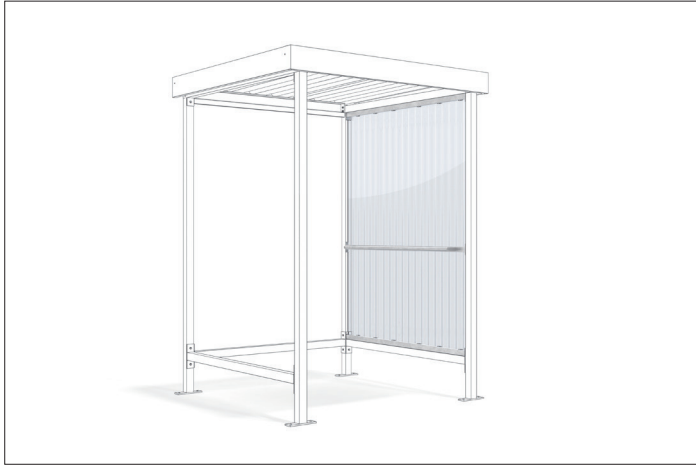

Side walls

Side wall Jena

Weather protection with a small footprint

Robust side wall for the „Jena“ shelter system made of transparent corrugated polycarbonate, including galvanised armrests. Can be used on the left or right.

Article number	EAN	Width	Height	Depth
102100285	4250366526829	1485 mm	1880 mm	

Colour	Silver
Base material	Steel
Weight	13,00 kg
Surface treatment	Galvanised
For model	Jena
Side panel type	Corrugated polycarbonate
Accessory type	Side wall

The „Jena“ model is the optimal shelter solution wherever less space is available. Available at short notice, you receive a small, robust shelter that defies wind and weather and, with its practical armrests, doesn't neglect comfort either. Ideal, for example, as

a smoker's shelter. The stable transparent side wall made of corrugated polycarbonate, including galvanised armrests, protects against the weather from the sides. Can be used on the left or right.

- + Transparent corrugated polycarbonate
- + Protection from wind and weather
- + Including galvanised armrests
- + Can be used left or right