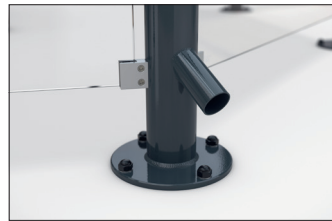

Shelters

Paris P601 assembly kit

The ideal meeting place in all weathers

Corrosion-resistant, colour-coated, hexagonal tubular steel frame construction with pitched roof of glass or galvanised sheet steel.

Article number	EAN	Width	Height	Depth
102100320	4250366536699	2344 mm	2850 mm	2030 mm

Clear width	2192 mm
Clear height	2200 mm
Clear depth	1878 mm
Roof style	Tent roof
Roof type	Laminated safety glass
Colour	RAL 7016 - Anthracite grey
Base area	4,10 m ²
Mounting type	Floor mounting
Base material	Steel
Snow load	1,10 kN/m ²

This attractive pavilion-style shelter will bring your employees, customers or guests together. The „Paris“ hexagonal, corrosion-resistant, colour-coated tubular steel construction with its pitched roof made of laminated safety glass guarantees longevity and durability in all weather conditions. The side panels made of

- + Hexagonal, hot-dip galvanised tubular steel construction
- + Pitched roof made of laminated glass or galvanised sheet steel
- + Side panels made of toughened safety glass
- + Colour scheme in RAL of your choice
- + Kit for self-installation