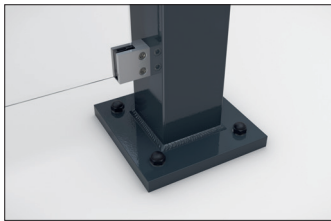

Shelters

Passau P12

An aesthetic eye-catcher in the modern cityscape

Shelter system with elegant glazed pent roof construction. Rear and side walls of toughened safety glass. Type statics tested in advance.

Article number	EAN	Width	Height	Depth
102100350	4250366537047	3100 mm	2435 mm	2090 mm

Clear width	2900 mm
Clear height	2200 mm
Clear depth	1500 mm
Roof style	Pent roof
Roof type	Laminated safety glass
Colour	RAL 7016 - Anthracite grey
Base area	4,30 m ²
Mounting type	Floor mounting
Base material	Steel
Snow load	1,90 kN/m ²

The sleek and modern design of this shelter system makes it an attractive focal point in the cityscape. The large glass surfaces and elegant pent roof speak a contemporary language and are architecturally inspired by modern buildings. The Passau is perfectly suited as a person or bicycle shelter and due to the type testing it can be placed anywhere without additional static verification. The rear and side walls are made of toughened safety

glass, while the roof is made of laminated safety glass pursuant DIN 18008. Drainage is via ground level water spouts. The shelter is bolted and dowelled to the ground with base plates. Designed for durability and a long service life, the supporting structure is hot-dip galvanised and coated in environmentally friendly colours. Available in numerous RAL colours.