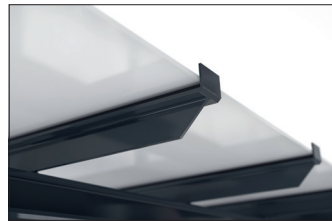

Shelters

Passau P12

An aesthetic eye-catcher in the modern cityscape

Shelter system with elegant glazed pent roof construction. Rear and side walls of toughened safety glass. Type statics tested in advance.

Article number	EAN	Width	Height	Depth
102100350	4250366537047	3100 mm	2435 mm	2090 mm

Clear width	2900 mm
Clear height	2200 mm
Clear depth	1500 mm
Roof style	Pent roof
Roof type	Laminated safety glass
Colour	RAL 7016 - Anthracite grey
Base area	4,30 m ²
Mounting type	Floor mounting
Base material	Steel
Snow load	1,90 kN/m ²

The sleek and modern design of this shelter system makes it an attractive focal point in the cityscape. The large glass surfaces and elegant pent roof speak a contemporary language and are architecturally inspired by modern buildings. The Passau is perfectly suited as a person or bicycle shelter and due to the type testing it can be placed anywhere without additional static verification. The rear and side walls are made of toughened safety

glass, while the roof is made of laminated safety glass pursuant DIN 18008. Drainage is via ground level water spouts. The shelter is bolted and dowelled to the ground with base plates. Designed for durability and a long service life, the supporting structure is hot-dip galvanised and coated in environmentally friendly colours. Available in numerous RAL colours.