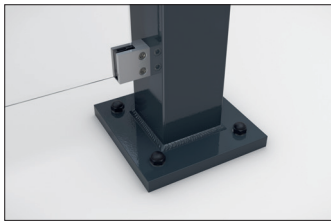

Shelters

Passau P12 UP

An aesthetic eye-catcher in the modern cityscape

Shelter system with elegant glazed pent roof construction. Rear and side walls of toughened safety glass. Type statics tested in advance.

Article number	EAN	Width	Height	Depth
102100351	4250366537054	3100 mm	2635 mm	2090 mm

Clear width	2900 mm
Clear height	2200 mm
Clear depth	1500 mm
Roof style	Pent roof
Roof type	Laminated safety glass
Colour	RAL 7016 - Anthracite grey
Base area	4,30 m ²
Mounting type	Floor mounting
Base material	Steel
Snow load	1,90 kN/m ²

The sleek and modern design of this shelter system makes it an attractive focal point in the cityscape. The large glass surfaces and elegant pent roof speak a contemporary language and are architecturally inspired by modern buildings. The Passau is perfectly suited as a person or bicycle shelter and due to the type testing it can be placed anywhere without additional static verification. The rear and side walls are made of toughened safety

glass, while the roof is made of laminated safety glass pursuant DIN 18008. Drainage is via ground level water spouts. The shelter is bolted and dowelled to the ground with base plates. Designed for durability and a long service life, the supporting structure is hot-dip galvanised and coated in environmentally friendly colours. Available in numerous RAL colours.