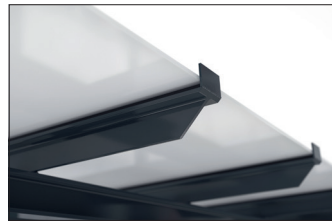

Shelters

Passau P12 UP

An aesthetic eye-catcher in the modern cityscape

Shelter system with elegant glazed pent roof construction. Rear and side walls of toughened safety glass. Type statics tested in advance.

Article number	EAN	Width	Height	Depth
102100351	4250366537054	3100 mm	2635 mm	2090 mm

Clear width	2900 mm
Clear height	2200 mm
Clear depth	1500 mm
Roof style	Pent roof
Roof type	Laminated safety glass
Colour	RAL 7016 - Anthracite grey
Base area	4,30 m ²
Mounting type	Floor mounting
Base material	Steel
Snow load	1,90 kN/m ²

The sleek and modern design of this shelter system makes it an attractive focal point in the cityscape. The large glass surfaces and elegant pent roof speak a contemporary language and are architecturally inspired by modern buildings. The Passau is perfectly suited as a person or bicycle shelter and due to the type testing it can be placed anywhere without additional static verification. The rear and side walls are made of toughened safety

glass, while the roof is made of laminated safety glass pursuant DIN 18008. Drainage is via ground level water spouts. The shelter is bolted and dowelled to the ground with base plates. Designed for durability and a long service life, the supporting structure is hot-dip galvanised and coated in environmentally friendly colours. Available in numerous RAL colours.