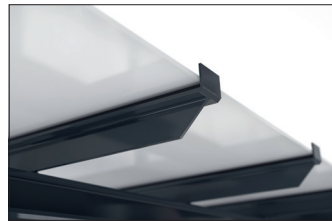

Shelters

Passau P14

An aesthetic eye-catcher in the modern cityscape

Shelter system with elegant glazed pent roof construction. Rear and side walls of toughened safety glass. Type statics tested in advance.

Article number	EAN	Width	Height	Depth
102100354	4250366537085	6100 mm	2435 mm	2090 mm

Clear width	5900 mm
Clear height	2200 mm
Clear depth	1500 mm
Roof style	Pent roof
Roof type	Laminated safety glass
Colour	RAL 7016 - Anthracite grey
Base area	8,80 m ²
Mounting type	Floor mounting
Base material	Steel
Snow load	1,90 kN/m ²

The sleek and modern design of this shelter system makes it an attractive focal point in the cityscape. The large glass surfaces and elegant pent roof speak a contemporary language and are architecturally inspired by modern buildings. The Passau is perfectly suited as a person or bicycle shelter and due to the type testing it can be placed anywhere without additional static verification. The rear and side walls are made of toughened safety

glass, while the roof is made of laminated safety glass pursuant DIN 18008. Drainage is via ground level water spouts. The shelter is bolted and dowelled to the ground with base plates. Designed for durability and a long service life, the supporting structure is hot-dip galvanised and coated in environmentally friendly colours. Available in numerous RAL colours.