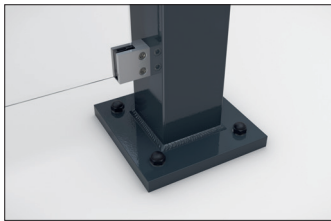

Shelters

Passau P14

An aesthetic eye-catcher in the modern cityscape

Shelter system with elegant glazed pent roof construction. Rear and side walls of toughened safety glass. Type statics tested in advance.

Article number	EAN	Width	Height	Depth
102100354	4250366537085	6100 mm	2435 mm	2090 mm

Clear width	5900 mm
Clear height	2200 mm
Clear depth	1500 mm
Roof style	Pent roof
Roof type	Laminated safety glass
Colour	RAL 7016 - Anthracite grey
Base area	8,80 m ²
Mounting type	Floor mounting
Base material	Steel
Snow load	1,90 kN/m ²

The sleek and modern design of this shelter system makes it an attractive focal point in the cityscape. The large glass surfaces and elegant pent roof speak a contemporary language and are architecturally inspired by modern buildings. The Passau is perfectly suited as a person or bicycle shelter and due to the type testing it can be placed anywhere without additional static verification. The rear and side walls are made of toughened safety

glass, while the roof is made of laminated safety glass pursuant DIN 18008. Drainage is via ground level water spouts. The shelter is bolted and dowelled to the ground with base plates. Designed for durability and a long service life, the supporting structure is hot-dip galvanised and coated in environmentally friendly colours. Available in numerous RAL colours.