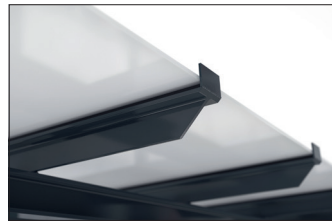

Shelters

Passau P14 UP

An aesthetic eye-catcher in the modern cityscape

Shelter system with elegant glazed pent roof construction. Rear and side walls of toughened safety glass. Type statics tested in advance.

Article number	EAN	Width	Height	Depth
102100355	4250366537092	6100 mm	2635 mm	2090 mm

Clear width	5900 mm
Clear height	2200 mm
Clear depth	1500 mm
Roof style	Pent roof
Roof type	Laminated safety glass
Colour	RAL 7016 - Anthracite grey
Base area	8,80 m ²
Mounting type	Floor mounting
Base material	Steel
Snow load	1,90 kN/m ²

The sleek and modern design of this shelter system makes it an attractive focal point in the cityscape. The large glass surfaces and elegant pent roof speak a contemporary language and are architecturally inspired by modern buildings. The Passau is perfectly suited as a person or bicycle shelter and due to the type testing it can be placed anywhere without additional static verification. The rear and side walls are made of toughened safety

glass, while the roof is made of laminated safety glass pursuant DIN 18008. Drainage is via ground level water spouts. The shelter is bolted and dowelled to the ground with base plates. Designed for durability and a long service life, the supporting structure is hot-dip galvanised and coated in environmentally friendly colours. Available in numerous RAL colours.