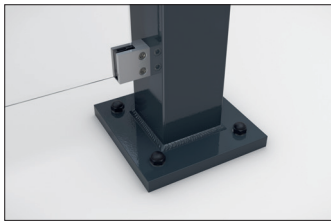

Shelters

Passau P14 UP

An aesthetic eye-catcher in the modern cityscape

Shelter system with elegant glazed pent roof construction. Rear and side walls of toughened safety glass. Type statics tested in advance.

Article number	EAN	Width	Height	Depth
102100355	4250366537092	6100 mm	2635 mm	2090 mm

Clear width	5900 mm
Clear height	2200 mm
Clear depth	1500 mm
Roof style	Pent roof
Roof type	Laminated safety glass
Colour	RAL 7016 - Anthracite grey
Base area	8,80 m ²
Mounting type	Floor mounting
Base material	Steel
Snow load	1,90 kN/m ²

The sleek and modern design of this shelter system makes it an attractive focal point in the cityscape. The large glass surfaces and elegant pent roof speak a contemporary language and are architecturally inspired by modern buildings. The Passau is perfectly suited as a person or bicycle shelter and due to the type testing it can be placed anywhere without additional static verification. The rear and side walls are made of toughened safety

glass, while the roof is made of laminated safety glass pursuant DIN 18008. Drainage is via ground level water spouts. The shelter is bolted and dowelled to the ground with base plates. Designed for durability and a long service life, the supporting structure is hot-dip galvanised and coated in environmentally friendly colours. Available in numerous RAL colours.