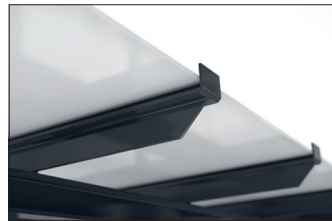

### Elegant bicycle parking

Shelter system with elegant glazed pent roof construction. Rear and side walls of toughened safety glass. Type statics tested in advance.

Article number	EAN	Width	Height	Depth
102100357	4250366537115	3100 mm	2645 mm	2250 mm

Clear width	2900 mm
Clear height	2200 mm
Clear depth	1500 mm
Roof style	Pent roof
Roof type	Laminated safety glass
Colour	RAL 7016 - Anthracite grey
Base area	4,30 m <sup>2</sup>
Mounting type	Floor mounting
Base material	Steel
Snow load	1,90 kN/m <sup>2</sup>

The sleek and modern design of this shelter system makes it an attractive focal point in the cityscape. The large glass surfaces and elegant pent roof speak a contemporary language and are architecturally inspired by modern buildings. The Passau is perfectly suited as a person or bicycle shelter and due to the type testing it can be placed anywhere without additional static verification. The rear and side walls are made of toughened safety

glass, while the roof is made of laminated safety glass pursuant DIN 18008. Drainage is via ground level water spouts. The shelter is bolted and dowelled to the ground with base plates. Designed for durability and a long service life, the supporting structure is hot-dip galvanised and coated in environmentally friendly colours. Available in numerous RAL colours.