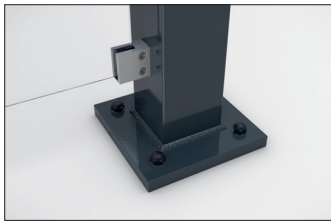

### Elegant bicycle parking

Shelter system with elegant glazed pent roof construction. Rear and side walls of toughened safety glass. Type statics tested in advance.

Article number	EAN	Width	Height	Depth
102100357	4250366537115	3100 mm	2645 mm	2250 mm

Clear width	2900 mm
Clear height	2200 mm
Clear depth	1500 mm
Roof style	Pent roof
Roof type	Laminated safety glass
Colour	RAL 7016 - Anthracite grey
Base area	4,30 m <sup>2</sup>
Mounting type	Floor mounting
Base material	Steel
Snow load	1,90 kN/m <sup>2</sup>

The sleek and modern design of this shelter system makes it an attractive focal point in the cityscape. The large glass surfaces and elegant pent roof speak a contemporary language and are architecturally inspired by modern buildings. The Passau is perfectly suited as a person or bicycle shelter and due to the type testing it can be placed anywhere without additional static verification. The rear and side walls are made of toughened safety

glass, while the roof is made of laminated safety glass pursuant DIN 18008. Drainage is via ground level water spouts. The shelter is bolted and dowelled to the ground with base plates. Designed for durability and a long service life, the supporting structure is hot-dip galvanised and coated in environmentally friendly colours. Available in numerous RAL colours.