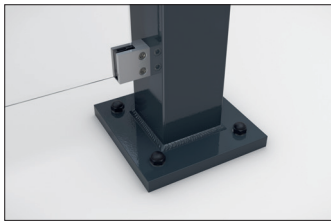

### Elegant bicycle parking

Shelter system with elegant glazed pent roof construction. Rear and side walls of toughened safety glass. Type statics tested in advance.

Article number	EAN	Width	Height	Depth
102100360	4250366537146	6100 mm	2445 mm	2250 mm

Clear width	5900 mm
Clear height	2200 mm
Clear depth	1500 mm
Roof style	Pent roof
Roof type	Laminated safety glass
Colour	RAL 7016 - Anthracite grey
Base area	8,80 m <sup>2</sup>
Mounting type	Floor mounting
Base material	Steel
Snow load	1,90 kN/m <sup>2</sup>

The sleek and modern design of this shelter system makes it an attractive focal point in the cityscape. The large glass surfaces and elegant pent roof speak a contemporary language and are architecturally inspired by modern buildings. The Passau is perfectly suited as a person or bicycle shelter and due to the type testing it can be placed anywhere without additional static verification. The rear and side walls are made of toughened safety

glass, while the roof is made of laminated safety glass pursuant DIN 18008. Drainage is via ground level water spouts. The shelter is bolted and dowelled to the ground with base plates. Designed for durability and a long service life, the supporting structure is hot-dip galvanised and coated in environmentally friendly colours. Available in numerous RAL colours.