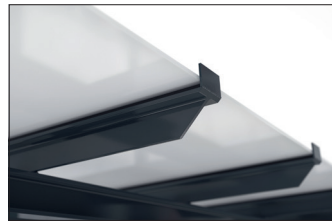

### Elegant bicycle parking

Shelter system with elegant glazed pent roof construction. Rear and side walls of toughened safety glass. Type statics tested in advance.

Article number	EAN	Width	Height	Depth
102100360	4250366537146	6100 mm	2445 mm	2250 mm

Clear width	5900 mm
Clear height	2200 mm
Clear depth	1500 mm
Roof style	Pent roof
Roof type	Laminated safety glass
Colour	RAL 7016 - Anthracite grey
Base area	8,80 m <sup>2</sup>
Mounting type	Floor mounting
Base material	Steel
Snow load	1,90 kN/m <sup>2</sup>

The sleek and modern design of this shelter system makes it an attractive focal point in the cityscape. The large glass surfaces and elegant pent roof speak a contemporary language and are architecturally inspired by modern buildings. The Passau is perfectly suited as a person or bicycle shelter and due to the type testing it can be placed anywhere without additional static verification. The rear and side walls are made of toughened safety

glass, while the roof is made of laminated safety glass pursuant DIN 18008. Drainage is via ground level water spouts. The shelter is bolted and dowelled to the ground with base plates. Designed for durability and a long service life, the supporting structure is hot-dip galvanised and coated in environmentally friendly colours. Available in numerous RAL colours.