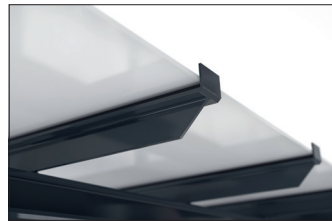

Shelters

Passau P22 BS

An elegant shelter you assemble yourself

Shelter system with elegant glazed pent roof for self-assembly. Toughened safety glass walls.

Article number	EAN	Width	Height	Depth
102100362	4250366537160	3100 mm	2445 mm	4420 mm

Clear width	2900 mm
Clear height	2200 mm
Roof style	Pent roof
Roof type	Laminated safety glass
Colour	RAL 7016 - Anthracite grey
Base area	8,90 m ²
Mounting type	Floor mounting
Base material	Steel
Snow load	1,90 kN/m ²

The sleek and modern design of this shelter system makes it an attractive focal point in the cityscape. The large glass surfaces and elegant pent roof speak a contemporary language and are architecturally inspired by modern buildings. The Passau is perfectly suited as a person or bicycle shelter. The rear and side walls are made of toughened safety glass, while the roof is made of laminated safety glass pursuant DIN 18008. Drainage is via

ground level water spouts. The shelter is bolted and dowelled to the ground with base plates. Designed for durability and a long service life, the supporting structure is hot-dip galvanised and coated in environmentally friendly colours. Available in numerous RAL colours. As a kit for assembly on site. A double-sided version is possible.