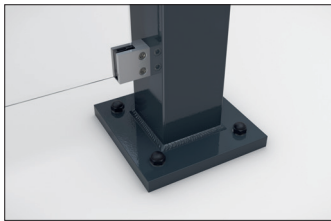

Shelters

Passau P22 BS

An elegant shelter you assemble yourself

Shelter system with elegant glazed pent roof for self-assembly. Toughened safety glass walls.

Article number	EAN	Width	Height	Depth
102100362	4250366537160	3100 mm	2445 mm	4420 mm

Clear width	2900 mm
Clear height	2200 mm
Roof style	Pent roof
Roof type	Laminated safety glass
Colour	RAL 7016 - Anthracite grey
Base area	8,90 m ²
Mounting type	Floor mounting
Base material	Steel
Snow load	1,90 kN/m ²

The sleek and modern design of this shelter system makes it an attractive focal point in the cityscape. The large glass surfaces and elegant pent roof speak a contemporary language and are architecturally inspired by modern buildings. The Passau is perfectly suited as a person or bicycle shelter. The rear and side walls are made of toughened safety glass, while the roof is made of laminated safety glass pursuant DIN 18008. Drainage is via

ground level water spouts. The shelter is bolted and dowelled to the ground with base plates. Designed for durability and a long service life, the supporting structure is hot-dip galvanised and coated in environmentally friendly colours. Available in numerous RAL colours. As a kit for assembly on site. A double-sided version is possible.