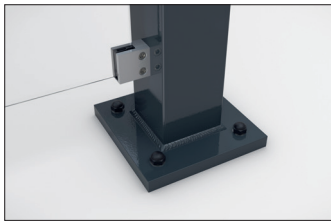

Shelters

Passau P22 BS UP

An elegant shelter you assemble yourself

Shelter system with elegant glazed pent roof for self-assembly. Toughened safety glass walls.

Article number	EAN	Width	Height	Depth
102100363	4250366537177	3100 mm	2635 mm	4420 mm

Clear width	2900 mm
Clear height	2200 mm
Roof style	Pent roof
Roof type	Laminated safety glass
Colour	RAL 7016 - Anthracite grey
Base area	8,90 m ²
Mounting type	Floor mounting
Base material	Steel
Snow load	1,90 kN/m ²

The sleek and modern design of this shelter system makes it an attractive focal point in the cityscape. The large glass surfaces and elegant pent roof speak a contemporary language and are architecturally inspired by modern buildings. The Passau is perfectly suited as a person or bicycle shelter. The rear and side walls are made of toughened safety glass, while the roof is made of laminated safety glass pursuant DIN 18008. Drainage is via

ground level water spouts. The shelter is bolted and dowelled to the ground with base plates. Designed for durability and a long service life, the supporting structure is hot-dip galvanised and coated in environmentally friendly colours. Available in numerous RAL colours. As a kit for assembly on site. A double-sided version is possible.