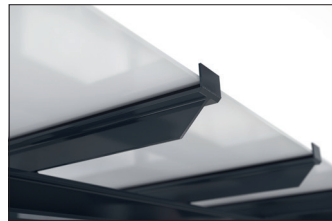

Shelters

Passau P22 BS UP

An elegant shelter you assemble yourself

Shelter system with elegant glazed pent roof for self-assembly. Toughened safety glass walls.

Article number	EAN	Width	Height	Depth
102100363	4250366537177	3100 mm	2635 mm	4420 mm

Clear width	2900 mm
Clear height	2200 mm
Roof style	Pent roof
Roof type	Laminated safety glass
Colour	RAL 7016 - Anthracite grey
Base area	8,90 m ²
Mounting type	Floor mounting
Base material	Steel
Snow load	1,90 kN/m ²

The sleek and modern design of this shelter system makes it an attractive focal point in the cityscape. The large glass surfaces and elegant pent roof speak a contemporary language and are architecturally inspired by modern buildings. The Passau is perfectly suited as a person or bicycle shelter. The rear and side walls are made of toughened safety glass, while the roof is made of laminated safety glass pursuant DIN 18008. Drainage is via

ground level water spouts. The shelter is bolted and dowelled to the ground with base plates. Designed for durability and a long service life, the supporting structure is hot-dip galvanised and coated in environmentally friendly colours. Available in numerous RAL colours. As a kit for assembly on site. A double-sided version is possible.