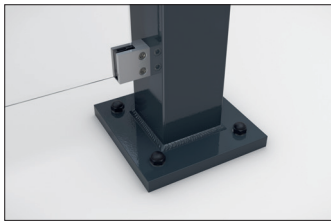

Shelters

Passau P23 BS

An elegant shelter you assemble yourself

Shelter system with elegant glazed pent roof for self-assembly. Toughened safety glass walls.

Article number	EAN	Width	Height	Depth
102100364	4250366537184	4600 mm	2445 mm	4420 mm

Clear width	4400 mm
Clear height	2200 mm
Roof style	Pent roof
Roof type	Laminated safety glass
Colour	RAL 7016 - Anthracite grey
Base area	13,60 m ²
Mounting type	Floor mounting
Base material	Steel
Snow load	1,90 kN/m ²

The sleek and modern design of this shelter system makes it an attractive focal point in the cityscape. The large glass surfaces and elegant pent roof speak a contemporary language and are architecturally inspired by modern buildings. The Passau is perfectly suited as a person or bicycle shelter. The rear and side walls are made of toughened safety glass, while the roof is made of laminated safety glass pursuant DIN 18008. Drainage is via

ground level water spouts. The shelter is bolted and dowelled to the ground with base plates. Designed for durability and a long service life, the supporting structure is hot-dip galvanised and coated in environmentally friendly colours. Available in numerous RAL colours. As a kit for assembly on site. A double-sided version is possible.