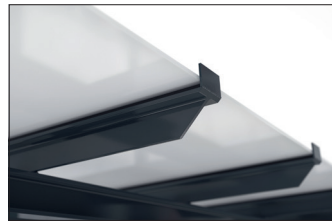

Shelters

Passau P23 BS

An elegant shelter you assemble yourself

Shelter system with elegant glazed pent roof for self-assembly. Toughened safety glass walls.

Article number	EAN	Width	Height	Depth
102100364	4250366537184	4600 mm	2445 mm	4420 mm

Clear width	4400 mm
Clear height	2200 mm
Roof style	Pent roof
Roof type	Laminated safety glass
Colour	RAL 7016 - Anthracite grey
Base area	13,60 m ²
Mounting type	Floor mounting
Base material	Steel
Snow load	1,90 kN/m ²

The sleek and modern design of this shelter system makes it an attractive focal point in the cityscape. The large glass surfaces and elegant pent roof speak a contemporary language and are architecturally inspired by modern buildings. The Passau is perfectly suited as a person or bicycle shelter. The rear and side walls are made of toughened safety glass, while the roof is made of laminated safety glass pursuant DIN 18008. Drainage is via

ground level water spouts. The shelter is bolted and dowelled to the ground with base plates. Designed for durability and a long service life, the supporting structure is hot-dip galvanised and coated in environmentally friendly colours. Available in numerous RAL colours. As a kit for assembly on site. A double-sided version is possible.