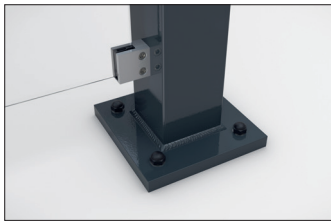

### An elegant shelter you assemble yourself

Shelter system with elegant glazed pent roof for self-assembly. Toughened safety glass walls.

Article number	EAN	Width	Height	Depth
102100365	4250366537191	4600 mm	2635 mm	4420 mm

Clear width	4400 mm
Clear height	2200 mm
Roof style	Pent roof
Roof type	Laminated safety glass
Colour	RAL 7016 - Anthracite grey
Base area	13,60 m <sup>2</sup>
Mounting type	Floor mounting
Base material	Steel
Snow load	1,90 kN/m <sup>2</sup>

The sleek and modern design of this shelter system makes it an attractive focal point in the cityscape. The large glass surfaces and elegant pent roof speak a contemporary language and are architecturally inspired by modern buildings. The Passau is perfectly suited as a person or bicycle shelter. The rear and side walls are made of toughened safety glass, while the roof is made of laminated safety glass pursuant DIN 18008. Drainage is via

ground level water spouts. The shelter is bolted and dowelled to the ground with base plates. Designed for durability and a long service life, the supporting structure is hot-dip galvanised and coated in environmentally friendly colours. Available in numerous RAL colours. As a kit for assembly on site. A double-sided version is possible.