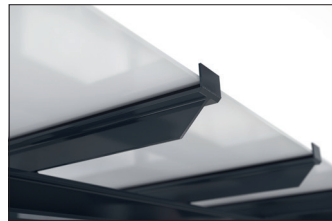

### An elegant shelter you assemble yourself

Shelter system with elegant glazed pent roof for self-assembly. Toughened safety glass walls.

Article number	EAN	Width	Height	Depth
102100365	4250366537191	4600 mm	2635 mm	4420 mm

Clear width	4400 mm
Clear height	2200 mm
Roof style	Pent roof
Roof type	Laminated safety glass
Colour	RAL 7016 - Anthracite grey
Base area	13,60 m <sup>2</sup>
Mounting type	Floor mounting
Base material	Steel
Snow load	1,90 kN/m <sup>2</sup>

The sleek and modern design of this shelter system makes it an attractive focal point in the cityscape. The large glass surfaces and elegant pent roof speak a contemporary language and are architecturally inspired by modern buildings. The Passau is perfectly suited as a person or bicycle shelter. The rear and side walls are made of toughened safety glass, while the roof is made of laminated safety glass pursuant DIN 18008. Drainage is via

ground level water spouts. The shelter is bolted and dowelled to the ground with base plates. Designed for durability and a long service life, the supporting structure is hot-dip galvanised and coated in environmentally friendly colours. Available in numerous RAL colours. As a kit for assembly on site. A double-sided version is possible.