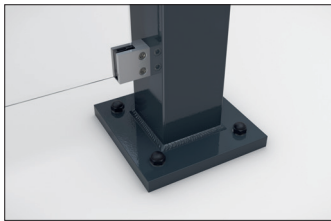

Shelters

Passau P24 BS

An elegant shelter you assemble yourself

Shelter system with elegant glazed pent roof for self-assembly. Toughened safety glass walls.

Article number	EAN	Width	Height	Depth
102100366	4250366537207	6100 mm	2445 mm	4420 mm

Clear width	5900 mm
Clear height	2200 mm
Roof style	Pent roof
Roof type	Laminated safety glass
Colour	RAL 7016 - Anthracite grey
Base area	18,20 m ²
Mounting type	Floor mounting
Base material	Steel
Snow load	1,90 kN/m ²

The sleek and modern design of this shelter system makes it an attractive focal point in the cityscape. The large glass surfaces and elegant pent roof speak a contemporary language and are architecturally inspired by modern buildings. The Passau is perfectly suited as a person or bicycle shelter. The rear and side walls are made of toughened safety glass, while the roof is made of laminated safety glass pursuant DIN 18008. Drainage is via

ground level water spouts. The shelter is bolted and dowelled to the ground with base plates. Designed for durability and a long service life, the supporting structure is hot-dip galvanised and coated in environmentally friendly colours. Available in numerous RAL colours. As a kit for assembly on site. A double-sided version is possible.