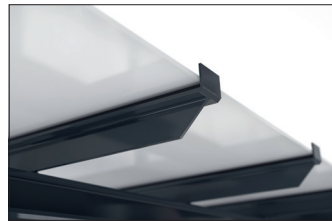

Shelters

Passau P24 BS

An elegant shelter you assemble yourself

Shelter system with elegant glazed pent roof for self-assembly. Toughened safety glass walls.

Article number	EAN	Width	Height	Depth
102100366	4250366537207	6100 mm	2445 mm	4420 mm

Clear width	5900 mm
Clear height	2200 mm
Roof style	Pent roof
Roof type	Laminated safety glass
Colour	RAL 7016 - Anthracite grey
Base area	18,20 m ²
Mounting type	Floor mounting
Base material	Steel
Snow load	1,90 kN/m ²

The sleek and modern design of this shelter system makes it an attractive focal point in the cityscape. The large glass surfaces and elegant pent roof speak a contemporary language and are architecturally inspired by modern buildings. The Passau is perfectly suited as a person or bicycle shelter. The rear and side walls are made of toughened safety glass, while the roof is made of laminated safety glass pursuant DIN 18008. Drainage is via

ground level water spouts. The shelter is bolted and dowelled to the ground with base plates. Designed for durability and a long service life, the supporting structure is hot-dip galvanised and coated in environmentally friendly colours. Available in numerous RAL colours. As a kit for assembly on site. A double-sided version is possible.