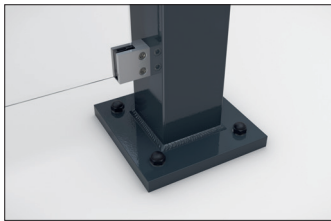

Shelters

Passau P24 BS UP

An elegant shelter you assemble yourself

Shelter system with elegant glazed pent roof for self-assembly. Toughened safety glass walls.

Article number	EAN	Width	Height	Depth
102100367	4250366537214	6100 mm	2635 mm	4420 mm

Clear width	5900 mm
Clear height	2200 mm
Roof style	Pent roof
Roof type	Laminated safety glass
Colour	RAL 7016 - Anthracite grey
Base area	18,20 m ²
Mounting type	Floor mounting
Base material	Steel
Snow load	1,90 kN/m ²

The sleek and modern design of this shelter system makes it an attractive focal point in the cityscape. The large glass surfaces and elegant pent roof speak a contemporary language and are architecturally inspired by modern buildings. The Passau is perfectly suited as a person or bicycle shelter. The rear and side walls are made of toughened safety glass, while the roof is made of laminated safety glass pursuant DIN 18008. Drainage is via

ground level water spouts. The shelter is bolted and dowelled to the ground with base plates. Designed for durability and a long service life, the supporting structure is hot-dip galvanised and coated in environmentally friendly colours. Available in numerous RAL colours. As a kit for assembly on site. A double-sided version is possible.