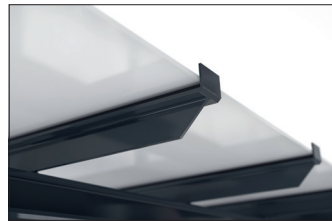

Shelters

Passau P24 BS UP

An elegant shelter you assemble yourself

Shelter system with elegant glazed pent roof for self-assembly. Toughened safety glass walls.

Article number	EAN	Width	Height	Depth
102100367	4250366537214	6100 mm	2635 mm	4420 mm

Clear width	5900 mm
Clear height	2200 mm
Roof style	Pent roof
Roof type	Laminated safety glass
Colour	RAL 7016 - Anthracite grey
Base area	18,20 m ²
Mounting type	Floor mounting
Base material	Steel
Snow load	1,90 kN/m ²

The sleek and modern design of this shelter system makes it an attractive focal point in the cityscape. The large glass surfaces and elegant pent roof speak a contemporary language and are architecturally inspired by modern buildings. The Passau is perfectly suited as a person or bicycle shelter. The rear and side walls are made of toughened safety glass, while the roof is made of laminated safety glass pursuant DIN 18008. Drainage is via

ground level water spouts. The shelter is bolted and dowelled to the ground with base plates. Designed for durability and a long service life, the supporting structure is hot-dip galvanised and coated in environmentally friendly colours. Available in numerous RAL colours. As a kit for assembly on site. A double-sided version is possible.