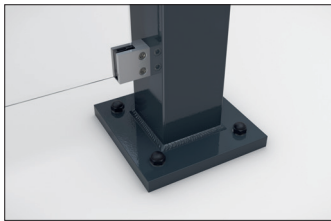

### An elegant shelter you assemble yourself

Shelter system with elegant glazed pent roof for self-assembly. Toughened safety glass walls.

Article number	EAN	Width	Height	Depth
102100372		3100 mm	2435 mm	2090 mm

Clear width	2900 mm
Clear height	2200 mm
Roof style	Pent roof
Roof type	Laminated safety glass
Colour	RAL 7016 - Anthracite grey
Base area	4,30 m <sup>2</sup>
Mounting type	Floor mounting
Base material	Steel
Snow load	1,90 kN/m <sup>2</sup>

The sleek and modern design of this shelter system makes it an attractive focal point in the cityscape. The large glass surfaces and elegant pent roof speak a contemporary language and are architecturally inspired by modern buildings. The Passau is perfectly suited as a person or bicycle shelter. The rear and side walls are made of toughened safety glass, while the roof is made of laminated safety glass pursuant DIN 18008. Drainage is via

ground level water spouts. The shelter is bolted and dowelled to the ground with base plates. Designed for durability and a long service life, the supporting structure is hot-dip galvanised and coated in environmentally friendly colours. Available in numerous RAL colours. As a kit for assembly on site. A double-sided version is possible.