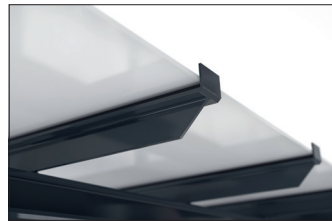

### An elegant shelter you assemble yourself

Shelter system with elegant glazed pent roof for self-assembly. Toughened safety glass walls.

Article number	EAN	Width	Height	Depth
102100372		3100 mm	2435 mm	2090 mm

Clear width	2900 mm
Clear height	2200 mm
Roof style	Pent roof
Roof type	Laminated safety glass
Colour	RAL 7016 - Anthracite grey
Base area	4,30 m <sup>2</sup>
Mounting type	Floor mounting
Base material	Steel
Snow load	1,90 kN/m <sup>2</sup>

The sleek and modern design of this shelter system makes it an attractive focal point in the cityscape. The large glass surfaces and elegant pent roof speak a contemporary language and are architecturally inspired by modern buildings. The Passau is perfectly suited as a person or bicycle shelter. The rear and side walls are made of toughened safety glass, while the roof is made of laminated safety glass pursuant DIN 18008. Drainage is via

ground level water spouts. The shelter is bolted and dowelled to the ground with base plates. Designed for durability and a long service life, the supporting structure is hot-dip galvanised and coated in environmentally friendly colours. Available in numerous RAL colours. As a kit for assembly on site. A double-sided version is possible.