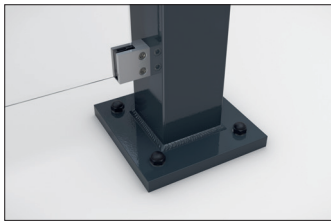

Shelters

Passau P12 BS UP

An elegant shelter you assemble yourself

Shelter system with elegant glazed pent roof for self-assembly. Toughened safety glass walls.

Article number	EAN	Width	Height	Depth
102100373		3100 mm	2635 mm	2090 mm

Clear width	2900 mm
Clear height	2200 mm
Roof style	Pent roof
Roof type	Laminated safety glass
Colour	RAL 7016 - Anthracite grey
Base area	4,30 m ²
Mounting type	Floor mounting
Base material	Steel
Snow load	1,90 kN/m ²

The sleek and modern design of this shelter system makes it an attractive focal point in the cityscape. The large glass surfaces and elegant pent roof speak a contemporary language and are architecturally inspired by modern buildings. The Passau is perfectly suited as a person or bicycle shelter. The rear and side walls are made of toughened safety glass, while the roof is made of laminated safety glass pursuant DIN 18008. Drainage is via

ground level water spouts. The shelter is bolted and dowelled to the ground with base plates. Designed for durability and a long service life, the supporting structure is hot-dip galvanised and coated in environmentally friendly colours. Available in numerous RAL colours. As a kit for assembly on site. A double-sided version is possible.