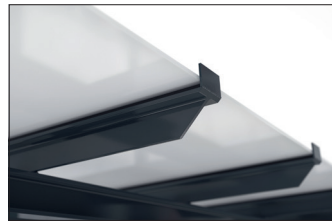

Shelters

Passau P12 BS UP

An elegant shelter you assemble yourself

Shelter system with elegant glazed pent roof for self-assembly. Toughened safety glass walls.

Article number	EAN	Width	Height	Depth
102100373		3100 mm	2635 mm	2090 mm

Clear width	2900 mm
Clear height	2200 mm
Roof style	Pent roof
Roof type	Laminated safety glass
Colour	RAL 7016 - Anthracite grey
Base area	4,30 m ²
Mounting type	Floor mounting
Base material	Steel
Snow load	1,90 kN/m ²

The sleek and modern design of this shelter system makes it an attractive focal point in the cityscape. The large glass surfaces and elegant pent roof speak a contemporary language and are architecturally inspired by modern buildings. The Passau is perfectly suited as a person or bicycle shelter. The rear and side walls are made of toughened safety glass, while the roof is made of laminated safety glass pursuant DIN 18008. Drainage is via

ground level water spouts. The shelter is bolted and dowelled to the ground with base plates. Designed for durability and a long service life, the supporting structure is hot-dip galvanised and coated in environmentally friendly colours. Available in numerous RAL colours. As a kit for assembly on site. A double-sided version is possible.