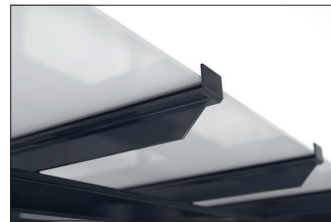

### An elegant shelter you assemble yourself

Shelter system with elegant glazed pent roof for self-assembly. Toughened safety glass walls.

Article number	EAN	Width	Height	Depth
102100373		3100 mm	2635 mm	2090 mm

Clear width	2900 mm
Clear height	2200 mm
Roof style	Pent roof
Roof type	Laminated safety glass
Colour	RAL 7016 - Anthracite grey
Base area	4,30 m <sup>2</sup>
Mounting type	Floor mounting
Base material	Steel
Snow load	1,90 kN/m <sup>2</sup>

The sleek and modern design of this shelter system makes it an attractive focal point in the cityscape. The large glass surfaces and elegant pent roof speak a contemporary language and are architecturally inspired by modern buildings. The Passau is perfectly suited as a person or bicycle shelter. The rear and side walls are made of toughened safety glass, while the roof is made of laminated safety glass pursuant DIN 18008. Drainage is via

ground level water spouts. The shelter is bolted and dowelled to the ground with base plates. Designed for durability and a long service life, the supporting structure is hot-dip galvanised and coated in environmentally friendly colours. Available in numerous RAL colours. As a kit for assembly on site. A double-sided version is possible.