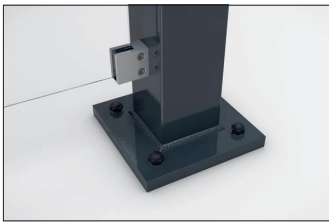

### An elegant shelter you assemble yourself

Shelter system with elegant glazed pent roof for self-assembly. Toughened safety glass walls.

Article number	EAN	Width	Height	Depth
102100373		3100 mm	2635 mm	2090 mm

Clear width	2900 mm
Clear height	2200 mm
Roof style	Pent roof
Roof type	Laminated safety glass
Colour	RAL 7016 - Anthracite grey
Base area	4,30 m <sup>2</sup>
Mounting type	Floor mounting
Base material	Steel
Snow load	1,90 kN/m <sup>2</sup>

The sleek and modern design of this shelter system makes it an attractive focal point in the cityscape. The large glass surfaces and elegant pent roof speak a contemporary language and are architecturally inspired by modern buildings. The Passau is perfectly suited as a person or bicycle shelter. The rear and side walls are made of toughened safety glass, while the roof is made of laminated safety glass pursuant DIN 18008. Drainage is via

ground level water spouts. The shelter is bolted and dowelled to the ground with base plates. Designed for durability and a long service life, the supporting structure is hot-dip galvanised and coated in environmentally friendly colours. Available in numerous RAL colours. As a kit for assembly on site. A double-sided version is possible.