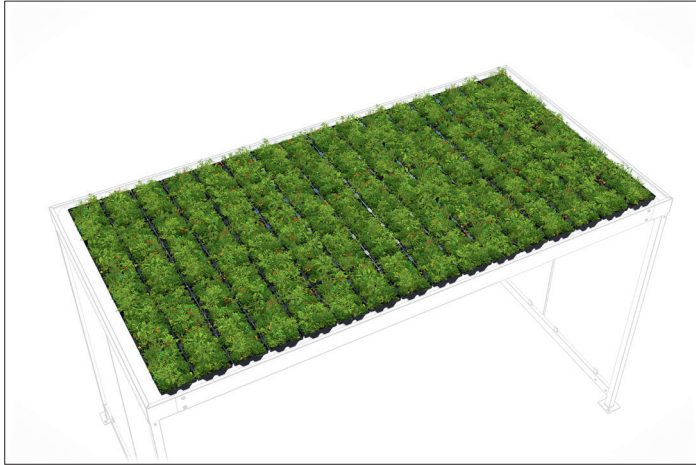

## Green roof

### A plus for people and nature

Module tubs made of recycled HDPE, planted with natural plant community.

Article number	EAN	Width	Height	Depth
102200034		400 mm	80 mm	246 mm

Planting	Sedum plant mix with flowering plants
Weight	7,00 kg
Base material	Recycled HDPE
Base area	8,00 m <sup>2</sup>
For model	Köln K4

Our GreenPlus Premium roof system consists of modules made of recyclable HDPE material. The modules fit precisely into the trapezoidal sheet metal roofing of our room systems and roofing, which means that no assembly work is required. They are filled with a special growing substrate that provides vegetation with the right amount of nutrients. The addition of flowering plants provides additional food and habitat, making this option

- + Robust planting modules made of recyclable HDPE
- + Perfectly suitable for our products with trapezoidal sheet metal profile as roof covering
- + Special nutrient-rich growing medium
- + Sedum species mix with additional flowering plants
- + Maintenance required only once a year