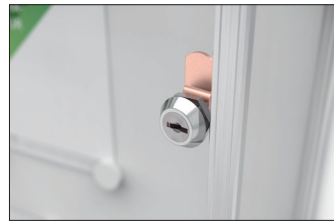

Notice boards

BN 1

Focus on the essentials: The BN notice boards

For interior use: Superflat design, minimal depth (22 mm) and the robust acrylic glass door with metal frame characterise the BN Notice Board.

Article number	EAN	Width	Height	Depth
103100027	4250366502656	690 mm	950 mm	22 mm

Visible surface width	640 mm
Visible surface height	900 mm
Usable interior depth	10 mm
Location	Indoors
Number of DIN-A4-Sheets	9
Number of locks	1
Colour	Silver
Mounting type	Wall mounting
Opening type	Hinged door
Configuration	One-sided

Our BN display case is the economical and safe choice for all standard DIN A4 size posters indoors. The case with its extra-flat design (only 22 mm depth) is mounted on the wall and does not impede in narrow corridors or stairwells. Its elegant, sturdy

door with a robust metal frame provides a clear view of the essentials: your notices. Uncomplicated exchange of the contents is no problem. The aluminium silver-coloured anodised frame is of high quality.