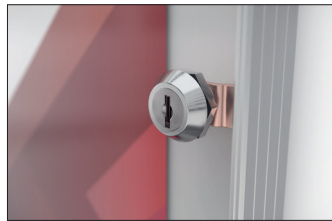

Notice boards

MN 4

Focus on the essentials: MN notice boards

For interior applications: an extra-flat design, exceptionally small depth (22 mm) and the elegant, frameless all-glass doors characterise our MN showcases.

Article number	EAN	Width	Height	Depth
103400121	4250366505602	260 mm	350 mm	22 mm

Visible surface width	225 mm
Visible surface height	320 mm
Usable interior depth	10 mm
Location	Indoors
Number of DIN-A4-Sheets	1
Number of locks	1
Colour	Silver
Mounting type	Wall mounting
Opening type	Hinged door
Configuration	One-sided

Our MN notice board is the economical and safe choice for all standard DIN A4 posters indoors. The display case is mounted on the wall and, with its extra-flat design (only 22 mm deep), is never a hindrance in narrow corridors or stairwells. The generous

visible surface of its elegant all-glass door gives you a clear view of the essentials: your notices. The uncomplicated exchange of the contents is a breeze. The silver-coloured anodised frame is of high-quality aluminium.