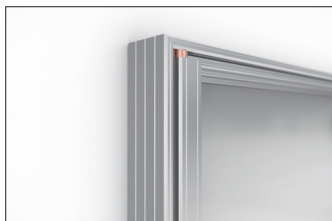

Notice boards

MN 3

Focus on the essentials: MN notice boards

For interior applications: an extra-flat design, exceptionally small depth (22 mm) and the elegant, frameless all-glass doors characterise our MN showcases.

Article number	EAN	Width	Height	Depth
103400123	4250366505626	480 mm	350 mm	22 mm

Visible surface width	445 mm
Visible surface height	320 mm
Usable interior depth	10 mm
Location	Indoors
Number of DIN-A4-Sheets	2
Number of locks	1
Colour	Silver
Mounting type	Wall mounting
Opening type	Hinged door
Configuration	One-sided

Our MN notice board is the economical and safe choice for all standard DIN A4 posters indoors. The display case is mounted on the wall and, with its extra-flat design (only 22 mm deep), is never a hindrance in narrow corridors or stairwells. The generous

visible surface of its elegant all-glass door gives you a clear view of the essentials: your notices. The uncomplicated exchange of the contents is a breeze. The silver-coloured anodised frame is of high-quality aluminium.