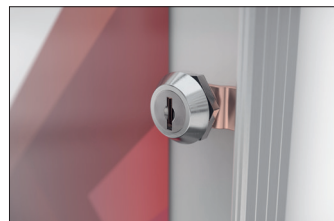

Notice boards

MN 3

Focus on the essentials: MN notice boards

For interior applications: an extra-flat design, exceptionally small depth (22 mm) and the elegant, frameless all-glass doors characterise our MN showcases.

Article number	EAN	Width	Height	Depth
103400123	4250366505626	480 mm	350 mm	22 mm

Visible surface width	445 mm
Visible surface height	320 mm
Usable interior depth	10 mm
Location	Indoors
Number of DIN-A4-Sheets	2
Number of locks	1
Colour	Silver
Mounting type	Wall mounting
Opening type	Hinged door
Configuration	One-sided

Our MN notice board is the economical and safe choice for all standard DIN A4 posters indoors. The display case is mounted on the wall and, with its extra-flat design (only 22 mm deep), is never a hindrance in narrow corridors or stairwells. The generous

visible surface of its elegant all-glass door gives you a clear view of the essentials: your notices. The uncomplicated exchange of the contents is a breeze. The silver-coloured anodised frame is of high-quality aluminium.