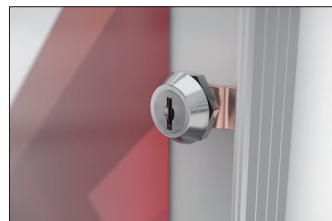

### Focus on the essentials: MN notice boards

For interior applications: an extra-flat design, exceptionally small depth (22 mm) and the elegant, frameless all-glass doors characterise our MN showcases.

Article number	EAN	Width	Height	Depth
103400125	4250366505640	480 mm	650 mm	22 mm

Visible surface width	445 mm
Visible surface height	620 mm
Usable interior depth	10 mm
Location	Indoors
Number of DIN-A4-Sheets	4
Number of locks	2
Colour	Silver
Mounting type	Wall mounting
Opening type	Hinged door
Configuration	One-sided

visible surface of its elegant all-glass door gives you a clear view of the essentials: your notices. The uncomplicated exchange of the contents is a breeze. The silver-coloured anodised frame is of high-quality aluminium.

- + Frameless, acrylic glass swinging door
- + Flat design of only 22 mm depth
- + Aluminium, silver coloured anodised
- + Magnetised rear wall, white
- + With security lock