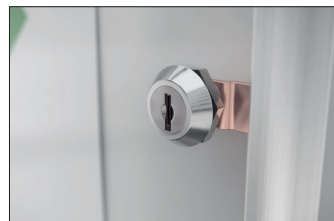

### Speedy presentation of your DIN A4 notices in all rooms

You can quickly and easily present your DIN A4 posters in any interior with this particularly economical and narrow depth wall-mount notice board.

Article number	EAN	Width	Height	Depth
103400194	4250366522685	504 mm	674 mm	22 mm

Visible surface width	469 mm
Visible surface height	644 mm
Usable interior depth	10 mm
Location	Indoors
Number of DIN-A4-Sheets	4
Number of locks	2
Colour	Silver
Mounting type	Wall mounting
Opening type	Hinged door
Configuration	One-sided

of unbreakable acrylic glass provides clear visibility of the entire notice space and is comfortable and convenient for anyone to use. A security lock protects against unauthorised access. Your notices are quickly attached to the magnetic rear panel with the four included magnets and your staff, customers or guests are immediately informed.