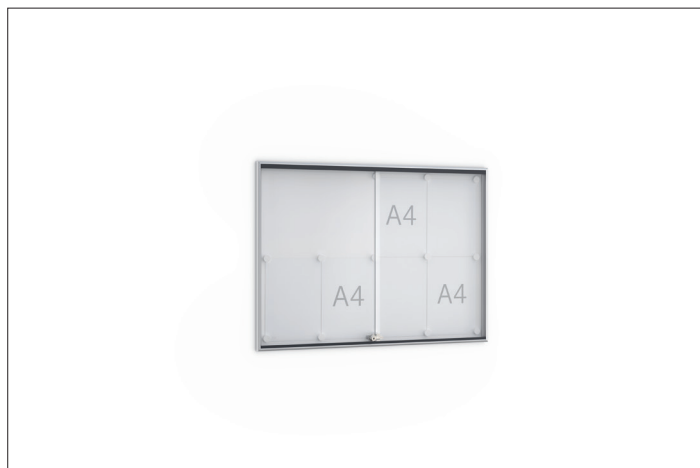

Notice boards

SSK 8

Presenting the essential securely and attractively

Whether instructions, directives or tips: The SSK notice boards in Softline design present your notices in any interior securely and attractively.

Article number	EAN	Width	Height	Depth
103500712	4250366522876	920 mm	674 mm	30 mm

Visible surface width 888 mm

Visible surface height 630 mm

Usable interior depth 10 mm

Location Indoors

Number of DIN-A4-Sheets 8

Number of locks 1

Colour Silver

Mounting type Wall mounting

Opening type Sliding doors

Configuration One-sided

The SSK model range accommodates your DIN-size notices from 8 to 18 x A4 in portrait format and is suitable for indoor wall mounting. The silver-coloured anodised aluminium frame is just 30 mm deep and reduces the risk of injury with its modern Softline profile. The tempered safety glass sliding doors are conveniently

guided on black plastic rails. A slide-blocking oprotects against unauthorised access. Your notices are mounted in a flash on the magnetic rear wall with the four included magnets and your staff, customers or guests are informed in an appealing fashion.