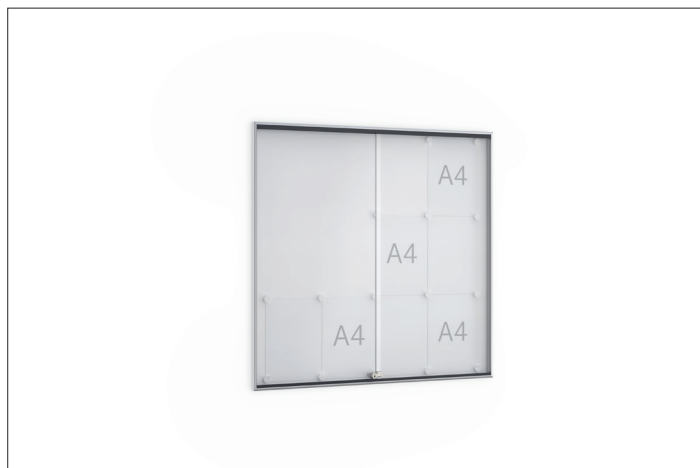

Notice boards

SSK 12

Presenting the essential securely and attractively

Whether instructions, directives or tips: The SSK notice boards in Softline design present your notices in any interior securely and attractively.

Article number	EAN	Width	Height	Depth
103500713	4250366522852	955 mm	950 mm	30 mm

Visible surface width 923 mm

Visible surface height 906 mm

Usable interior depth 10 mm

Location Indoors

Number of DIN-A4-Sheets 12

Number of locks 1

Colour Silver

Mounting type Wall mounting

Opening type Sliding doors

Configuration One-sided

The SSK model range accommodates your DIN-size notices from 8 to 18 x A4 in portrait format and is suitable for indoor wall mounting. The silver-coloured anodised aluminium frame is just 30 mm deep and reduces the risk of injury with its modern Softline profile. The tempered safety glass sliding doors are conveniently

guided on black plastic rails. A slide-blocking oprotects against unauthorised access. Your notices are mounted in a flash on the magnetic rear wall with the four included magnets and your staff, customers or guests are informed in an appealing fashion.