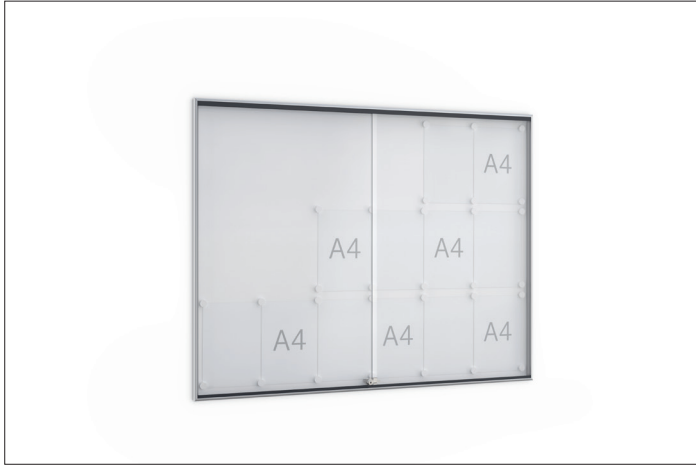

Notice boards

SSK 18

Presenting the essential securely and attractively

Whether instructions, directives or tips: The SSK notice boards in Softline design present your notices in any interior securely and attractively.

Article number	EAN	Width	Height	Depth
103500714	4250366522869	1350 mm	1050 mm	30 mm

Visible surface width	1319 mm
Visible surface height	1006 mm
Usable interior depth	10 mm
Location	Indoors
Number of DIN-A4-Sheets	18
Number of locks	1
Colour	Silver
Mounting type	Wall mounting
Opening type	Sliding doors
Configuration	One-sided

The SSK model range accommodates your DIN-size notices from 8 to 18 x A4 in portrait format and is suitable for indoor wall mounting. The silver-coloured anodised aluminium frame is just 30 mm deep and reduces the risk of injury with its modern Softline profile. The tempered safety glass sliding doors are conveniently

guided on black plastic rails. A slide-blocking oprotects against unauthorised access. Your notices are mounted in a flash on the magnetic rear wall with the four included magnets and your staff, customers or guests are informed in an appealing fashion.